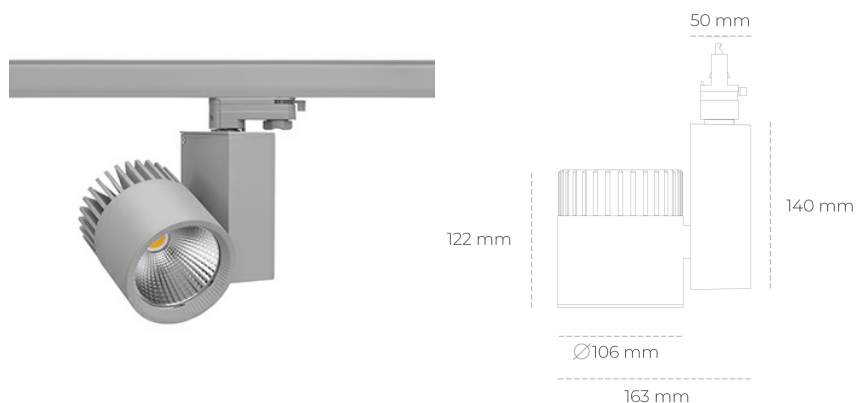

SPOTLIGHT SNIPER A 930 25W 60° GREY | ON/OFF

Article number: N011-K0001-RF930-H5-S60-ZA02_650-S3-###

LED	COB
Light colour	3000 [K]
CRI	90
Led chip flux	2997 [lm]
Luminous flux	2397 [lm]
System power	25 [W]
Luminaire Efficiency	96 [lm/W]
Beam angle	60°
Controller	ON/OFF
MacAdam	3 SDCM

Spotlight LED

Track mounted LED spotlight. Aluminium housing. Ceiling base installation possible. Available in white, black and grey. Any RAL palette colour available on enquiry. Reflector beams available: 15°, 20°, 30°, 45° and 60°. Maximum power is 37W

LUMINAIRE

Weight	1,31 [kg]
Protection rating IP , IK , class	IP 20, IK 3,
Luminaire colour	GREY
Cover	Glass
Operating voltage	220-240V 50-60Hz

Note: All data are typical values. Tolerance of measurements +/-10% System features may change with product improvements due to technical advances.