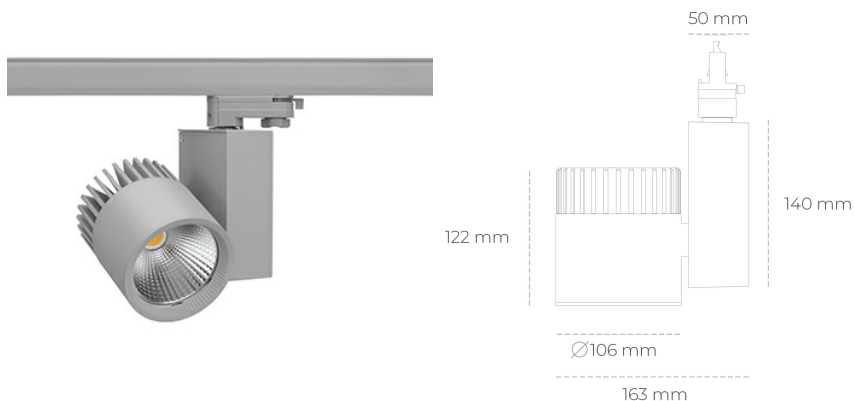

SPOTLIGHT SNIPER A 930 35W 30° GREY | ON/OFF

LED	COB
Light colour	3000 [K] |
CRI	90
Led chip flux	4150 [lm]
Luminous flux	3320 [lm]
System power	35 [W]
Luminaire Efficiency	95 [lm/W]
Beam angle	30°
Controller	ON/OFF
MacAdam	3 SDCM

Spotlight LED

Track mounted LED spotlight. Aluminium housing. Ceiling base installation possible. Available in white, black and grey. Any RAL palette colour available on enquiry. Reflector beams available: 15°, 20°, 30°, 45° and 60°. Maximum power is 37W

LUMINAIRE

Weight	1,31 [kg]
Protection rating IP , IK , class	IP 20, IK 3,
Luminaire colour	GREY
Cover	Glass
Operating voltage	220-240V 50-60Hz

Note: All data are typical values. Tolerance of measurements +/-10% System features may change with product improvements due to technical advances.

OPTIONS

RAL colours on inquiry, honeycomb louver on inquiry , Casambi on inquiry, DALI on inquiry, Phase-cut dimming on inquiry.

Generated: 26.06.2024

+48 32 388 80 00

www.cora.pl
cora@cora.pl

Street: Ignatza Hakuby 18
41-914 Bytom, Polska