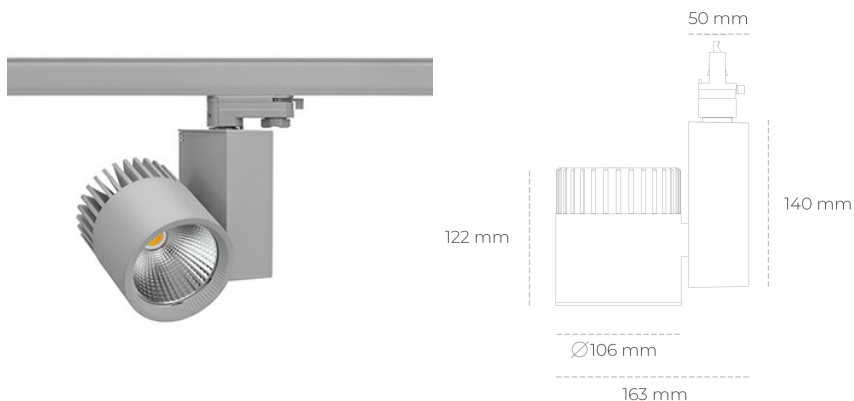

SPOTLIGHT SNIPER A 930 27W 30° GREY | ON/OFF

LED	COB
Light colour	3000 [K] |
CRI	90
Led chip flux	3227 [lm]
Luminous flux	2581 [lm]
System power	27 [W]
Luminaire Efficiency	96 [lm/W]
Beam angle	30°
Controller	ON/OFF
MacAdam	3 SDCM

Spotlight LED

Track mounted LED spotlight. Aluminium housing. Ceiling base installation possible. Available in white, black and grey. Any RAL palette colour available on enquiry. Reflector beams available: 15°, 20°, 30°, 45° and 60°. Maximum power is 37W

LUMINAIRE

Weight	1,31 [kg]
Protection rating IP , IK , class	IP 20, IK 3,
Luminaire colour	GREY
Cover	Glass
Operating voltage	220-240V 50-60Hz

Note: All data are typical values. Tolerance of measurements +/-10% System features may change with product improvements due to technical advances.

OPTIONS

RAL colours on inquiry, honeycomb louver on inquiry , Casambi on inquiry, DALI on inquiry, Phase-cut dimming on inquiry.

Generated: 26.06.2024

+48 32 388 80 00

www.cora.pl
cora@cora.pl

Street: Ignatza Hakuby 18
41-914 Bytom, Polska