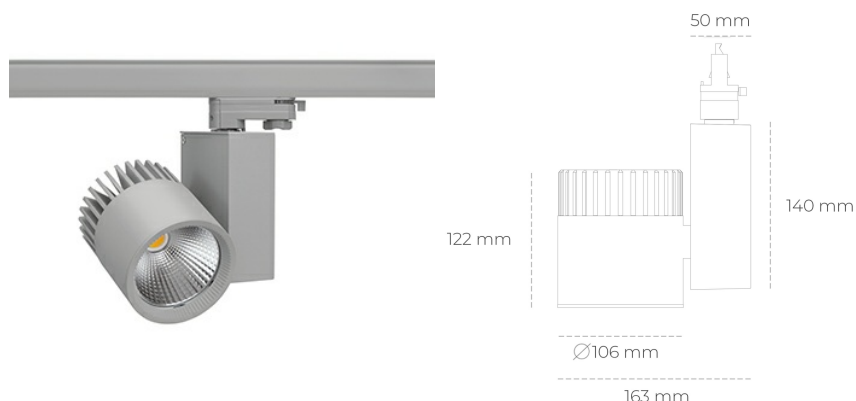

SPOTLIGHT SNIPER A 930 21W 30° GREY | ON/OFF

Article number: N011-K0001-RF930-H5-S30-ZA02_550-S3-###

LED	COB
Light colour	3000 [K]
CRI	90
Led chip flux	2536 [lm]
Luminous flux	2028 [lm]
System power	21 [W]
Luminaire Efficiency	97 [lm/W]
Beam angle	30°
Controller	ON/OFF
MacAdam	3 SDCM

Spotlight LED

Track mounted LED spotlight. Aluminium housing. Ceiling base installation possible. Available in white, black and grey. Any RAL palette colour available on enquiry. Reflector beams available: 15°, 20°, 30°, 45° and 60°. Maximum power is 37W

LUMINAIRE

Weight	1,31 [kg]
Protection rating IP , IK , class	IP 20, IK 3,
Luminaire colour	GREY
Cover	Glass
Operating voltage	220-240V 50-60Hz

Note: All data are typical values. Tolerance of measurements +/-10% System features may change with product improvements due to technical advances.