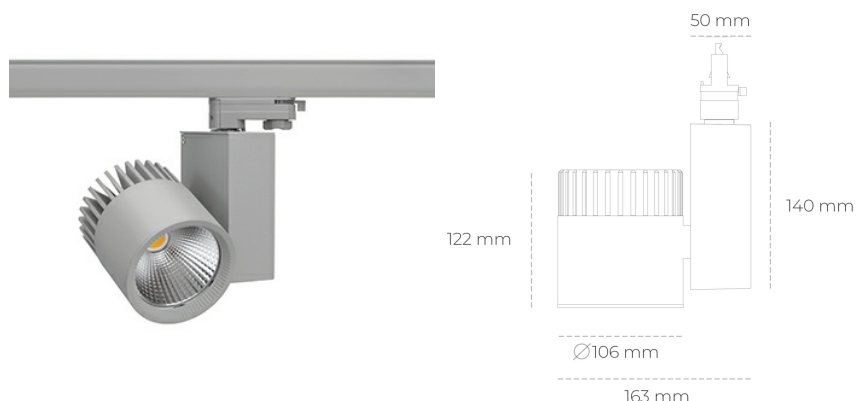

SPOTLIGHT SNIPER A 930 10W 30° GREY | ON/OFF

Article number: N011-K0001-RF930-H5-S30-ZA01_250-S3-###

LED	COB
Light colour	3000 [K]
CRI	90
Led chip flux	1152 [lm]
Luminous flux	921 [lm]
System power	10 [W]
Luminaire Efficiency	92 [lm/W]
Beam angle	30°
Controller	ON/OFF
MacAdam	3 SDCM

Spotlight LED

Track mounted LED spotlight. Aluminium housing. Ceiling base installation possible. Available in white, black and grey. Any RAL palette colour available on enquiry. Reflector beams available: 15°, 20°, 30°, 45° and 60°. Maximum power is 37W

LUMINAIRE

Weight	1,31 [kg]
Protection rating IP , IK , class	IP 20, IK 3,
Luminaire colour	GREY
Cover	Glass
Operating voltage	220-240V 50-60Hz

Note: All data are typical values. Tolerance of measurements +/-10% System features may change with product improvements due to technical advances.