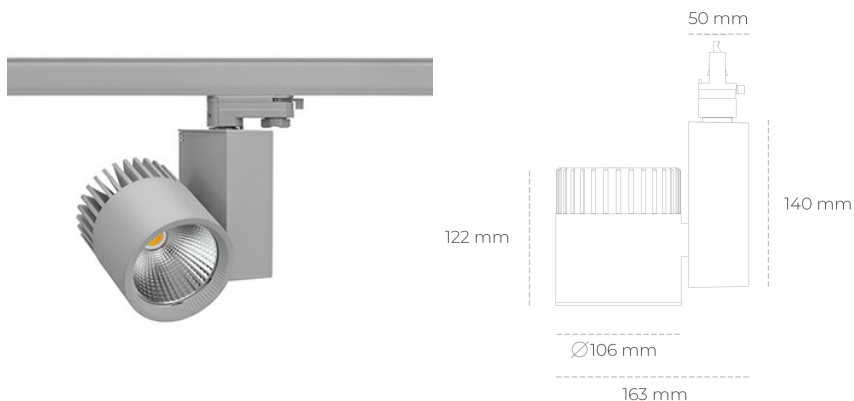

SPOTLIGHT SNIPER A 930 25W 20° GREY | ON/OFF

LED	COB
Light colour	3000 [K] |
CRI	90
Led chip flux	2997 [lm]
Luminous flux	2397 [lm]
System power	25 [W]
Luminaire Efficiency	96 [lm/W]
Beam angle	20°
Controller	ON/OFF
MacAdam	3 SDCM

Spotlight LED

Track mounted LED spotlight. Aluminium housing. Ceiling base installation possible. Available in white, black and grey. Any RAL palette colour available on enquiry. Reflector beams available: 15°, 20°, 30°, 45° and 60°. Maximum power is 37W

LUMINAIRE

Weight	1,31 [kg]
Protection rating IP , IK , class	IP 20, IK 3,
Luminaire colour	GREY
Cover	Glass
Operating voltage	220-240V 50-60Hz

Note: All data are typical values. Tolerance of measurements +/-10% System features may change with product improvements due to technical advances.

OPTIONS

RAL colours on inquiry, honeycomb louver on inquiry , Casambi on inquiry, DALI on inquiry, Phase-cut dimming on inquiry.

Generated: 28.06.2024

+48 32 388 80 00

www.cora.pl
cora@cora.pl

Street: Ignatza Hakuby 18
41-914 Bytom, Polska