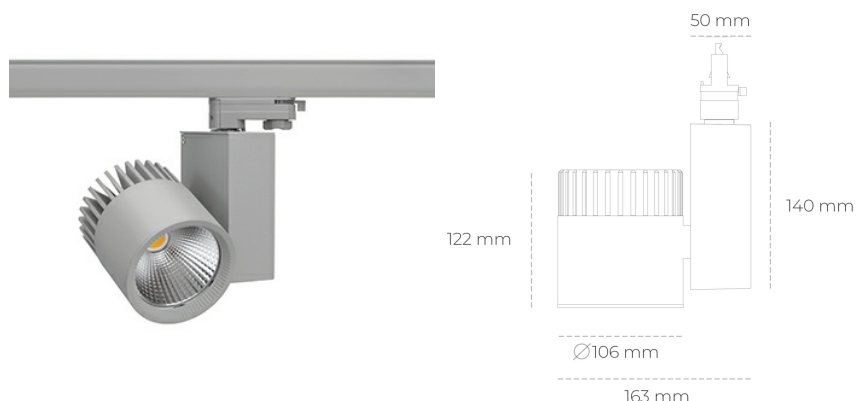

## SPOTLIGHT SNIPER A 930 19W 20° GREY | ON/OFF

Article number: N011-K0001-RF930-H5-S20-ZA01\_500-S3-###

LED	COB
Light colour	3000 [K]
CRI	90
Led chip flux	2305 [lm]
Luminous flux	1844 [lm]
System power	19 [W]
Luminaire Efficiency	97 [lm/W]
Beam angle	20°
Controller	ON/OFF
MacAdam	3 SDCM

### Spotlight LED

Track mounted LED spotlight. Aluminium housing. Ceiling base installation possible. Available in white, black and grey. Any RAL palette colour available on enquiry. Reflector beams available: 15°, 20°, 30°, 45° and 60°. Maximum power is 37W

### LUMINAIRE

Weight	1,31 [kg]
Protection rating IP , IK , class	IP 20, IK 3,
Luminaire colour	GREY
Cover	Glass
Operating voltage	220-240V 50-60Hz

Note: All data are typical values. Tolerance of measurements +/-10% System features may change with product improvements due to technical advances.