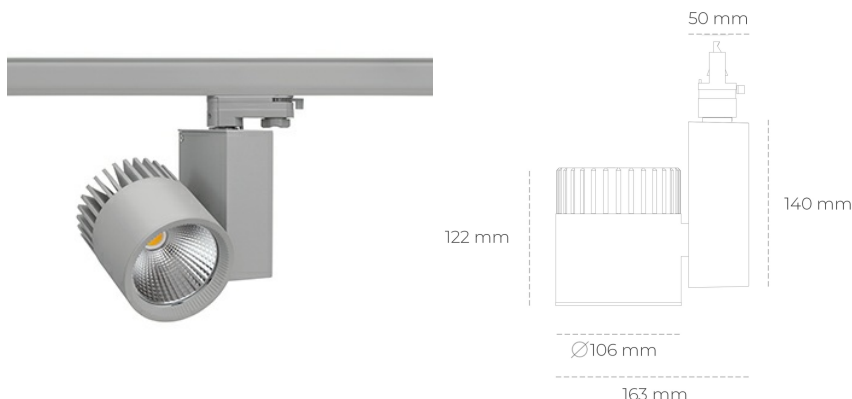

SPOTLIGHT SNIPER A 930 37W 15° GREY | ON/OFF

LED	COB
Light colour	3000 [K] |
CRI	90
Led chip flux	4380 [lm]
Luminous flux	3504 [lm]
System power	37 [W]
Luminaire Efficiency	95 [lm/W]
Beam angle	15°
Controller	ON/OFF
MacAdam	3 SDCM

Spotlight LED

Track mounted LED spotlight. Aluminium housing. Ceiling base installation possible. Available in white, black and grey. Any RAL palette colour available on enquiry. Reflector beams available: 15°, 20°, 30°, 45° and 60°. Maximum power is 37W

LUMINAIRE

Weight	1,31 [kg]
Protection rating IP , IK , class	IP 20, IK 3,
Luminaire colour	GREY
Cover	Glass
Operating voltage	220-240V 50-60Hz

Note: All data are typical values. Tolerance of measurements +/-10% System features may change with product improvements due to technical advances.

OPTIONS

RAL colours on inquiry, honeycomb louver on inquiry , Casambi on inquiry, DALI on inquiry, Phase-cut dimming on inquiry.

Generated: 28.06.2024

+48 32 388 80 00

www.cora.pl
cora@cora.pl

Street: Ignatza Hakuby 18
41-914 Bytom, Polska