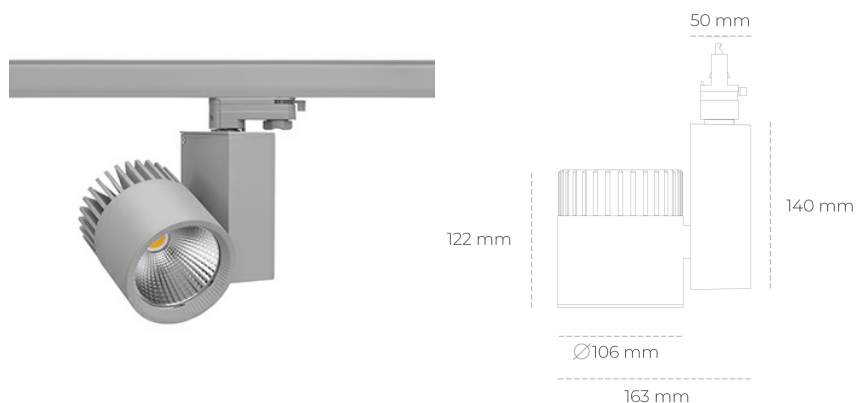

SPOTLIGHT SNIPER A 927 27W 45° GREY | ON/OFF

LED	COB
Light colour	2700 [K] |
CRI	80
Led chip flux	3111 [lm]
Luminous flux	2488 [lm]
System power	27 [W]
Luminaire Efficiency	92 [lm/W]
Beam angle	45°
Controller	ON/OFF
MacAdam	3 SDCM

Spotlight LED

Track mounted LED spotlight. Aluminium housing. Ceiling base installation possible. Available in white, black and grey. Any RAL palette colour available on enquiry. Reflector beams available: 15°, 20°, 30°, 45° and 60°. Maximum power is 37W

LUMINAIRE

Weight	1,31 [kg]
Protection rating IP , IK , class	IP 20, IK 3,
Luminaire colour	GREY
Cover	Glass
Operating voltage	220-240V 50-60Hz

Note: All data are typical values. Tolerance of measurements +/-10% System features may change with product improvements due to technical advances.

OPTIONS

RAL colours on inquiry, honeycomb louver on inquiry , Casambi on inquiry, DALI on inquiry, Phase-cut dimming on inquiry.

Generated: 26.06.2024

+48 32 388 80 00

www.cora.pl
cora@cora.pl

Street: Ignatza Hakuby 18
41-914 Bytom, Polska