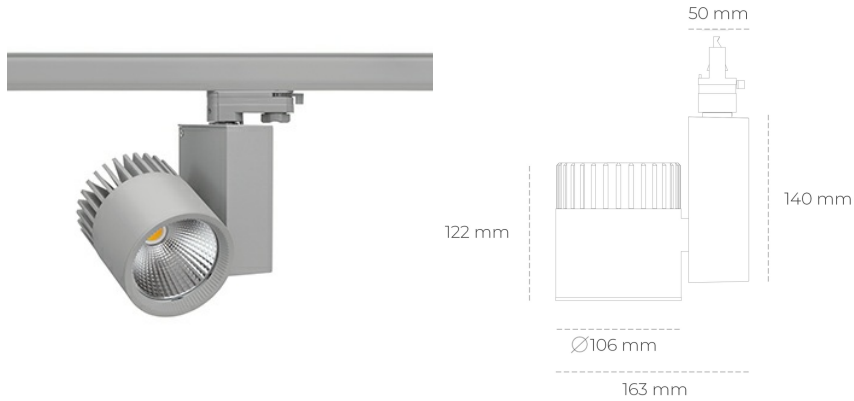

## SPOTLIGHT SNIPER A 927 23W 45° GREY | ON/OFF

Article number: N011-K0001-RF927-H5-S45-ZA02\_600-S3-###

LED	COB
Light colour	2700 [K]
CRI	80
Led chip flux	2667 [lm]
Luminous flux	2133 [lm]
System power	23 [W]
Luminaire Efficiency	93 [lm/W]
Beam angle	45°
Controller	ON/OFF
MacAdam	3 SDCM

### Spotlight LED

Track mounted LED spotlight. Aluminium housing. Ceiling base installation possible. Available in white, black and grey. Any RAL palette colour available on enquiry. Reflector beams available: 15°, 20°, 30°, 45° and 60°. Maximum power is 37W

### LUMINAIRE

Weight	1,31 [kg]
Protection rating IP , IK , class	IP 20, IK 3,
Luminaire colour	GREY
Cover	Glass
Operating voltage	220-240V 50-60Hz

Note: All data are typical values. Tolerance of measurements +/-10% System features may change with product improvements due to technical advances.