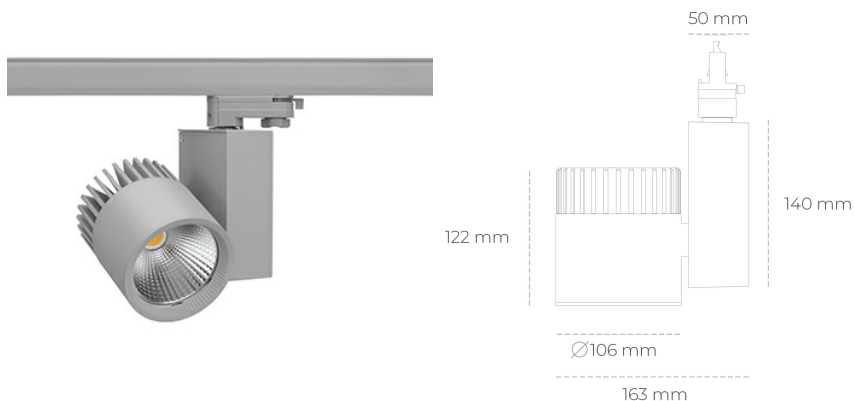

SPOTLIGHT SNIPER A 927 21W 15° GREY | ON/OFF

LED	COB
Light colour	2700 [K] |
CRI	80
Led chip flux	2444 [lm]
Luminous flux	1955 [lm]
System power	21 [W]
Luminaire Efficiency	93 [lm/W]
Beam angle	15°
Controller	ON/OFF
MacAdam	3 SDCM

Spotlight LED

Track mounted LED spotlight. Aluminium housing. Ceiling base installation possible. Available in white, black and grey. Any RAL palette colour available on enquiry. Reflector beams available: 15°, 20°, 30°, 45° and 60°. Maximum power is 37W

LUMINAIRE

Weight	1,31 [kg]
Protection rating IP , IK , class	IP 20, IK 3,
Luminaire colour	GREY
Cover	Glass
Operating voltage	220-240V 50-60Hz

Note: All data are typical values. Tolerance of measurements +/-10% System features may change with product improvements due to technical advances.

OPTIONS

RAL colours on inquiry, honeycomb louver on inquiry , Casambi on inquiry, DALI on inquiry, Phase-cut dimming on inquiry.

Generated: 28.06.2024

+48 32 388 80 00

www.cora.pl
cora@cora.pl

Street: Ignatza Hakuby 18
41-914 Bytom, Polska