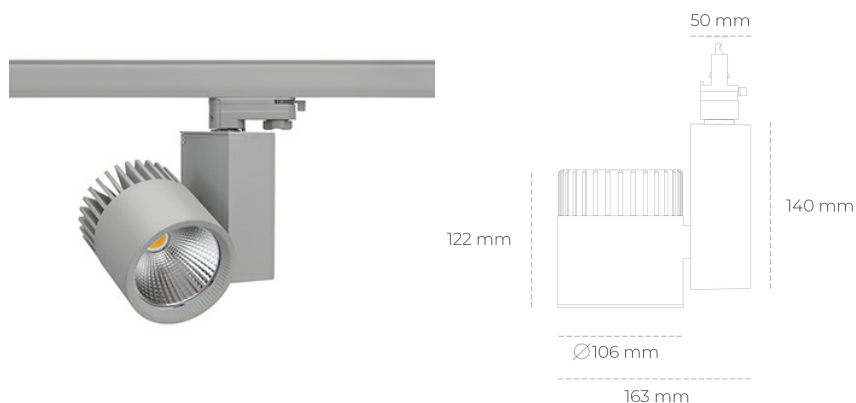

SPOTLIGHT SNIPER A 850 21W 45° GREY | ON/OFF

Article number: N011-K0001-RF850-H5-S45-ZA02_550-S3-###

LED	COB
Light colour	5000 [K]
CRI	80
Led chip flux	3185 [lm]
Luminous flux	2548 [lm]
System power	21 [W]
Luminaire Efficiency	121 [lm/W]
Beam angle	45°
Controller	ON/OFF
MacAdam	3 SDCM

Spotlight LED

Track mounted LED spotlight. Aluminium housing. Ceiling base installation possible. Available in white, black and grey. Any RAL palette colour available on enquiry. Reflector beams available: 15°, 20°, 30°, 45° and 60°. Maximum power is 37W

LUMINAIRE

Weight	1,31 [kg]
Protection rating IP , IK , class	IP 20, IK 3,
Luminaire colour	GREY
Cover	Glass
Operating voltage	220-240V 50-60Hz

Note: All data are typical values. Tolerance of measurements +/-10% System features may change with product improvements due to technical advances.