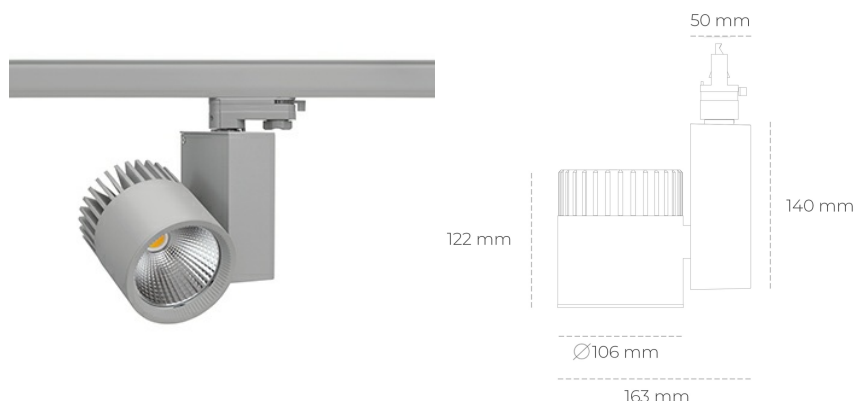

SPOTLIGHT SNIPER A 850 27W 30° GREY | ON/OFF

Article number: N011-K0001-RF850-H5-S30-ZA02_700-S3-###

LED	COB
Light colour	5000 [K]
CRI	80
Led chip flux	4053 [lm]
Luminous flux	3242 [lm]
System power	27 [W]
Luminaire Efficiency	120 [lm/W]
Beam angle	30°
Controller	ON/OFF
MacAdam	3 SDCM

Spotlight LED

Track mounted LED spotlight. Aluminium housing. Ceiling base installation possible. Available in white, black and grey. Any RAL palette colour available on enquiry. Reflector beams available: 15°, 20°, 30°, 45° and 60°. Maximum power is 37W

LUMINAIRE

Weight	1,31 [kg]
Protection rating IP , IK , class	IP 20, IK 3,
Luminaire colour	GREY
Cover	Glass
Operating voltage	220-240V 50-60Hz

Note: All data are typical values. Tolerance of measurements +/-10% System features may change with product improvements due to technical advances.