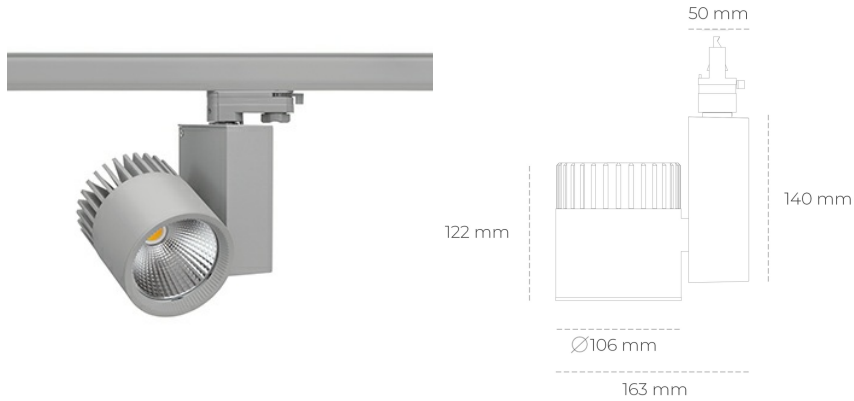

## SPOTLIGHT SNIPER A 850 35W 20° GREY | ON/OFF

Article number: N011-K0001-RF850-H5-S20-ZA03\_900-S3-###

LED	COB
Light colour	5000 [K]
CRI	80
Led chip flux	5212 [lm]
Luminous flux	4169 [lm]
System power	35 [W]
Luminaire Efficiency	119 [lm/W]
Beam angle	20°
Controller	ON/OFF
MacAdam	3 SDCM

### Spotlight LED

Track mounted LED spotlight. Aluminium housing. Ceiling base installation possible. Available in white, black and grey. Any RAL palette colour available on enquiry. Reflector beams available: 15°, 20°, 30°, 45° and 60°. Maximum power is 37W

### LUMINAIRE

Weight	1,31 [kg]
Protection rating IP , IK , class	IP 20, IK 3,
Luminaire colour	GREY
Cover	Glass
Operating voltage	220-240V 50-60Hz

Note: All data are typical values. Tolerance of measurements +/-10% System features may change with product improvements due to technical advances.