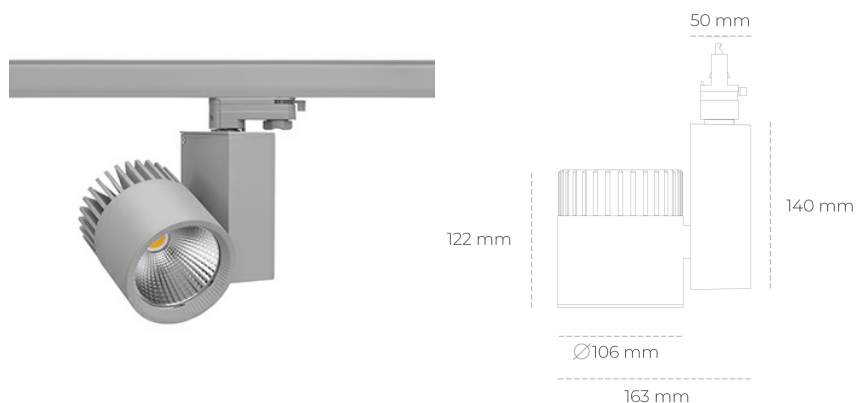

SPOTLIGHT SNIPER A 850 23W 15° GREY | ON/OFF

Article number: N011-K0001-RF850-H5-S15-ZA02_600-S3-###

LED	COB
Light colour	5000 [K]
CRI	80
Led chip flux	3475 [lm]
Luminous flux	2780 [lm]
System power	23 [W]
Luminaire Efficiency	121 [lm/W]
Beam angle	15°
Controller	ON/OFF
MacAdam	3 SDCM

Spotlight LED

Track mounted LED spotlight. Aluminium housing. Ceiling base installation possible. Available in white, black and grey. Any RAL palette colour available on enquiry. Reflector beams available: 15°, 20°, 30°, 45° and 60°. Maximum power is 37W

LUMINAIRE

Weight	1,31 [kg]
Protection rating IP , IK , class	IP 20, IK 3,
Luminaire colour	GREY
Cover	Glass
Operating voltage	220-240V 50-60Hz

Note: All data are typical values. Tolerance of measurements +/-10% System features may change with product improvements due to technical advances.