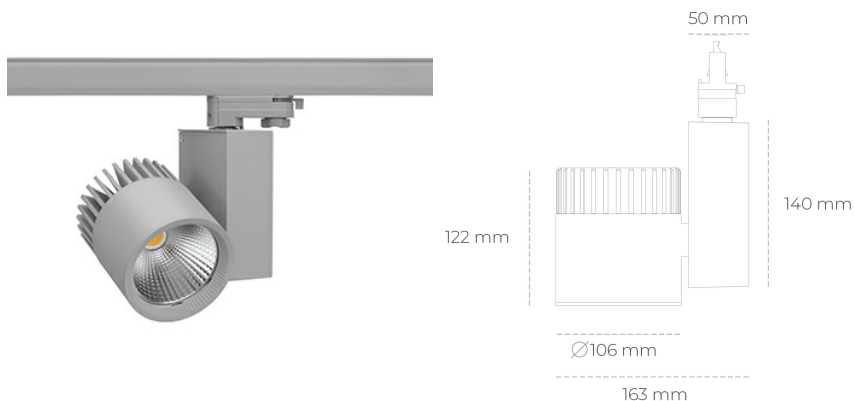

SPOTLIGHT SNIPER A 850 10W 15° GREY | ON/OFF

LED	COB
Light colour	5000 [K] |
CRI	80
Led chip flux	1447 [lm]
Luminous flux	1157 [lm]
System power	10 [W]
Luminaire Efficiency	116 [lm/W]
Beam angle	15°
Controller	ON/OFF
MacAdam	3 SDCM

Spotlight LED

Track mounted LED spotlight. Aluminium housing. Ceiling base installation possible. Available in white, black and grey. Any RAL palette colour available on enquiry. Reflector beams available: 15°, 20°, 30°, 45° and 60°. Maximum power is 37W

LUMINAIRE

Weight	1,31 [kg]
Protection rating IP , IK , class	IP 20, IK 3,
Luminaire colour	GREY
Cover	Glass
Operating voltage	220-240V 50-60Hz

Note: All data are typical values. Tolerance of measurements +/-10% System features may change with product improvements due to technical advances.

OPTIONS

RAL colours on inquiry, honeycomb louver on inquiry , Casambi on inquiry, DALI on inquiry, Phase-cut dimming on inquiry.

Generated: 28.06.2024

+48 32 388 80 00

www.cora.pl
cora@cora.pl

Street: Ignatza Hakuby 18
41-914 Bytom, Polska