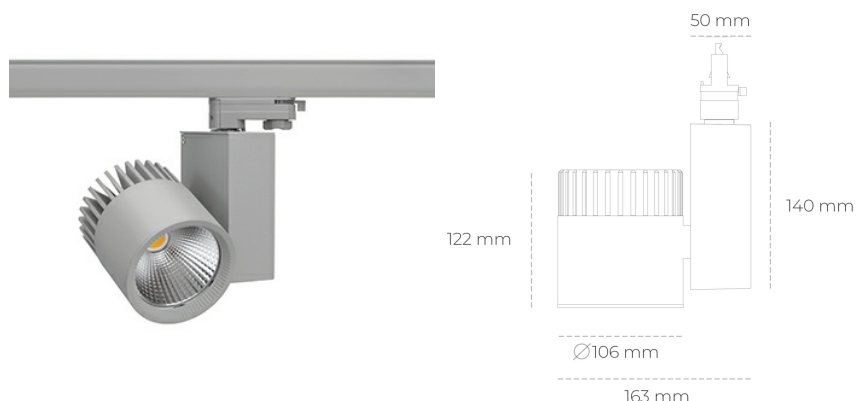

SPOTLIGHT SNIPER A 840 31W 60° GREY | ON/OFF

LED	COB
Light colour	4000 [K] |
CRI	80
Led chip flux	4542 [lm]
Luminous flux	3633 [lm]
System power	31 [W]
Luminaire Efficiency	117 [lm/W]
Beam angle	60°
Controller	ON/OFF
MacAdam	3 SDCM

Spotlight LED

Track mounted LED spotlight. Aluminium housing. Ceiling base installation possible. Available in white, black and grey. Any RAL palette colour available on enquiry. Reflector beams available: 15°, 20°, 30°, 45° and 60°. Maximum power is 37W

LUMINAIRE

Weight	1,31 [kg]
Protection rating IP , IK , class	IP 20, IK 3,
Luminaire colour	GREY
Cover	Glass
Operating voltage	220-240V 50-60Hz

Note: All data are typical values. Tolerance of measurements +/-10% System features may change with product improvements due to technical advances.

OPTIONS

RAL colours on inquiry, honeycomb louver on inquiry , Casambi on inquiry, DALI on inquiry, Phase-cut dimming on inquiry.

Generated: 26.06.2024

+48 32 388 80 00

www.cora.pl
cora@cora.pl

Street: Ignatza Hakuby 18
41-914 Bytom, Polska