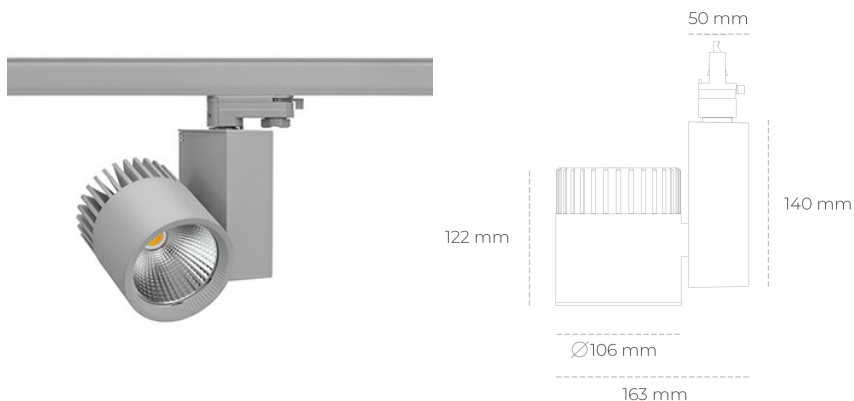

SPOTLIGHT SNIPER A 840 19W 60° GREY | ON/OFF

LED	COB
Light colour	4000 [K] |
CRI	80
Led chip flux	2839 [lm]
Luminous flux	2271 [lm]
System power	19 [W]
Luminaire Efficiency	120 [lm/W]
Beam angle	60°
Controller	ON/OFF
MacAdam	3 SDCM

Spotlight LED

Track mounted LED spotlight. Aluminium housing. Ceiling base installation possible. Available in white, black and grey. Any RAL palette colour available on enquiry. Reflector beams available: 15°, 20°, 30°, 45° and 60°. Maximum power is 37W

LUMINAIRE

Weight	1,31 [kg]
Protection rating IP , IK , class	IP 20, IK 3,
Luminaire colour	GREY
Cover	Glass
Operating voltage	220-240V 50-60Hz

Note: All data are typical values. Tolerance of measurements +/-10% System features may change with product improvements due to technical advances.

OPTIONS

RAL colours on inquiry, honeycomb louver on inquiry , Casambi on inquiry, DALI on inquiry, Phase-cut dimming on inquiry.

Generated: 26.06.2024

+48 32 388 80 00

www.cora.pl
cora@cora.pl

Street: Ignatza Hakuby 18
41-914 Bytom, Polska