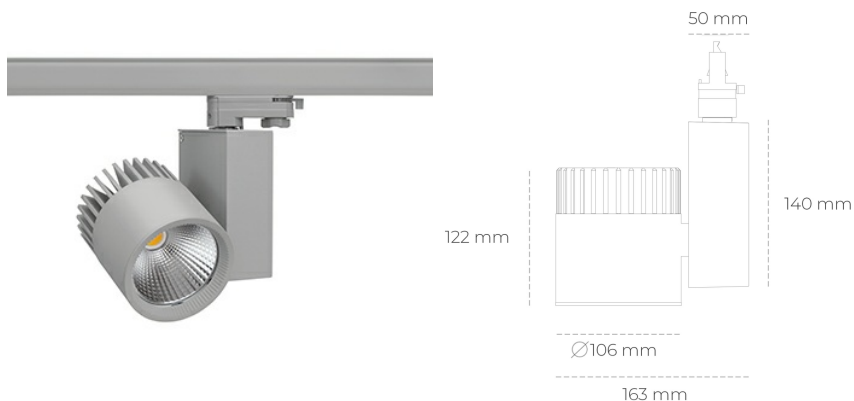

SPOTLIGHT SNIPER A 840 19W 45° GREY | ON/OFF

LED	COB
Light colour	4000 [K] |
CRI	80
Led chip flux	2839 [lm]
Luminous flux	2271 [lm]
System power	19 [W]
Luminaire Efficiency	120 [lm/W]
Beam angle	45°
Controller	ON/OFF
MacAdam	3 SDCM

Spotlight LED

Track mounted LED spotlight. Aluminium housing. Ceiling base installation possible. Available in white, black and grey. Any RAL palette colour available on enquiry. Reflector beams available: 15°, 20°, 30°, 45° and 60°. Maximum power is 37W

LUMINAIRE

Weight	1,31 [kg]
Protection rating IP , IK , class	IP 20, IK 3,
Luminaire colour	GREY
Cover	Glass
Operating voltage	220-240V 50-60Hz

Note: All data are typical values. Tolerance of measurements +/-10% System features may change with product improvements due to technical advances.

OPTIONS

RAL colours on inquiry, honeycomb louver on inquiry , Casambi on inquiry, DALI on inquiry, Phase-cut dimming on inquiry.

Generated: 28.06.2024

+48 32 388 80 00

www.cora.pl
cora@cora.pl

Street: Ignatza Hakuby 18
41-914 Bytom, Polska