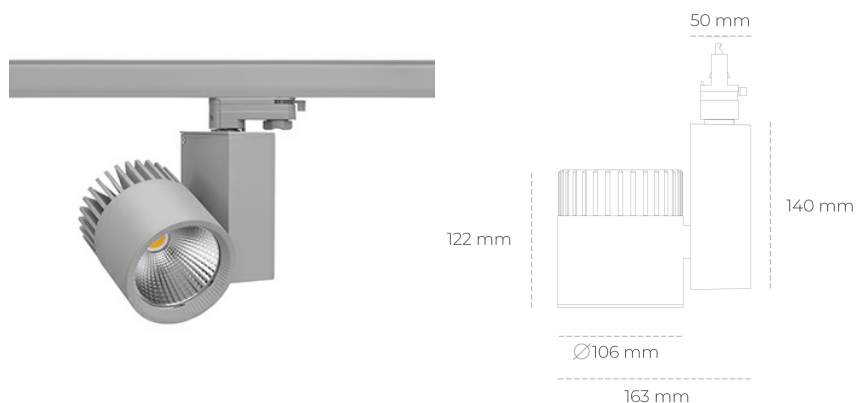

SPOTLIGHT SNIPER A 840 37W 30° GREY | ON/OFF

Article number: N011-K0001-RF840-H5-S30-ZA03_950-S3-###

LED	COB
Light colour	4000 [K]
CRI	80
Led chip flux	5394 [lm]
Luminous flux	4315 [lm]
System power	37 [W]
Luminaire Efficiency	117 [lm/W]
Beam angle	30°
Controller	ON/OFF
MacAdam	3 SDCM

Spotlight LED

Track mounted LED spotlight. Aluminium housing. Ceiling base installation possible. Available in white, black and grey. Any RAL palette colour available on enquiry. Reflector beams available: 15°, 20°, 30°, 45° and 60°. Maximum power is 37W

LUMINAIRE

Weight	1,31 [kg]
Protection rating IP , IK , class	IP 20, IK 3,
Luminaire colour	GREY
Cover	Glass
Operating voltage	220-240V 50-60Hz

Note: All data are typical values. Tolerance of measurements +/-10% System features may change with product improvements due to technical advances.