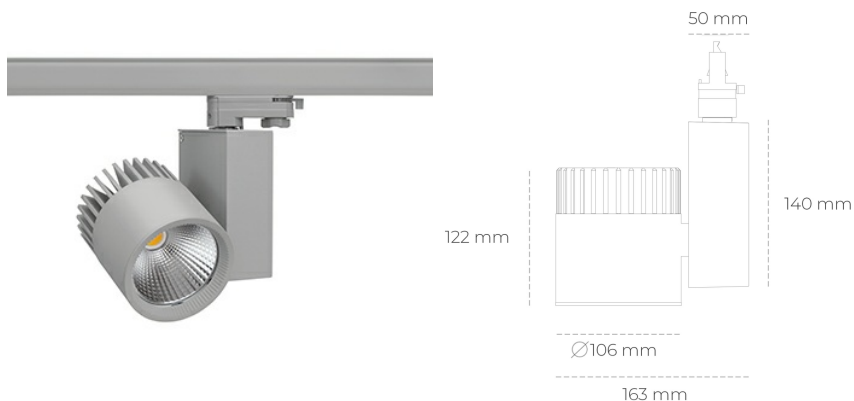

SPOTLIGHT SNIPER A 835 14W 60° GREY | ON/OFF

LED	COB
Light colour	3500 [K] |
CRI	80
Led chip flux	1948 [lm]
Luminous flux	1558 [lm]
System power	14 [W]
Luminaire Efficiency	111 [lm/W]
Beam angle	60°
Controller	ON/OFF
MacAdam	3 SDCM

Spotlight LED

Track mounted LED spotlight. Aluminium housing. Ceiling base installation possible. Available in white, black and grey. Any RAL palette colour available on enquiry. Reflector beams available: 15°, 20°, 30°, 45° and 60°. Maximum power is 37W

LUMINAIRE

Weight	1,31 [kg]
Protection rating IP , IK , class	IP 20, IK 3,
Luminaire colour	GREY
Cover	Glass
Operating voltage	220-240V 50-60Hz

Note: All data are typical values. Tolerance of measurements +/-10% System features may change with product improvements due to technical advances.

OPTIONS

RAL colours on inquiry, honeycomb louver on inquiry , Casambi on inquiry, DALI on inquiry, Phase-cut dimming on inquiry.

Generated: 26.06.2024

+48 32 388 80 00

www.cora.pl
cora@cora.pl

Street: Ignatza Hakuby 18
41-914 Bytom, Polska