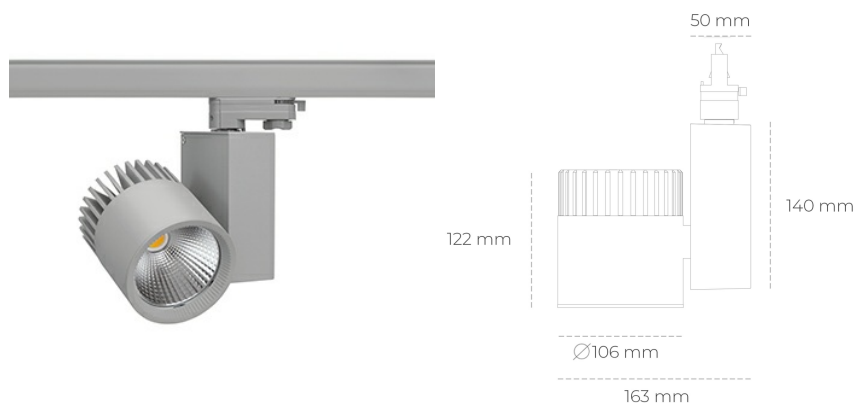

SPOTLIGHT SNIPER A 835 35W 30° GREY | ON/OFF

Article number: N011-K0001-RF835-H5-S30-ZA03_900-S3-###

LED	COB
Light colour	3500 [K]
CRI	80
Led chip flux	5010 [lm]
Luminous flux	4008 [lm]
System power	35 [W]
Luminaire Efficiency	115 [lm/W]
Beam angle	30°
Controller	ON/OFF
MacAdam	3 SDCM

Spotlight LED

Track mounted LED spotlight. Aluminium housing. Ceiling base installation possible. Available in white, black and grey. Any RAL palette colour available on enquiry. Reflector beams available: 15°, 20°, 30°, 45° and 60°. Maximum power is 37W

LUMINAIRE

Weight	1,31 [kg]
Protection rating IP , IK , class	IP 20, IK 3,
Luminaire colour	GREY
Cover	Glass
Operating voltage	220-240V 50-60Hz

Note: All data are typical values. Tolerance of measurements +/-10% System features may change with product improvements due to technical advances.