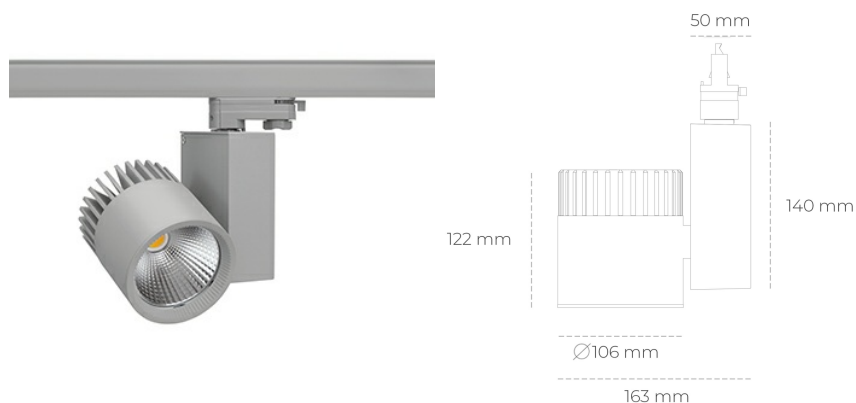

SPOTLIGHT SNIPER A 835 31W 30° GREY | ON/OFF

Article number: N011-K0001-RF835-H5-S30-ZA03_800-S3-###

LED	COB
Light colour	3500 [K]
CRI	80
Led chip flux	4453 [lm]
Luminous flux	3562 [lm]
System power	31 [W]
Luminaire Efficiency	115 [lm/W]
Beam angle	30°
Controller	ON/OFF
MacAdam	3 SDCM

Spotlight LED

Track mounted LED spotlight. Aluminium housing. Ceiling base installation possible. Available in white, black and grey. Any RAL palette colour available on enquiry. Reflector beams available: 15°, 20°, 30°, 45° and 60°. Maximum power is 37W

LUMINAIRE

Weight	1,31 [kg]
Protection rating IP , IK , class	IP 20, IK 3,
Luminaire colour	GREY
Cover	Glass
Operating voltage	220-240V 50-60Hz

Note: All data are typical values. Tolerance of measurements +/-10% System features may change with product improvements due to technical advances.