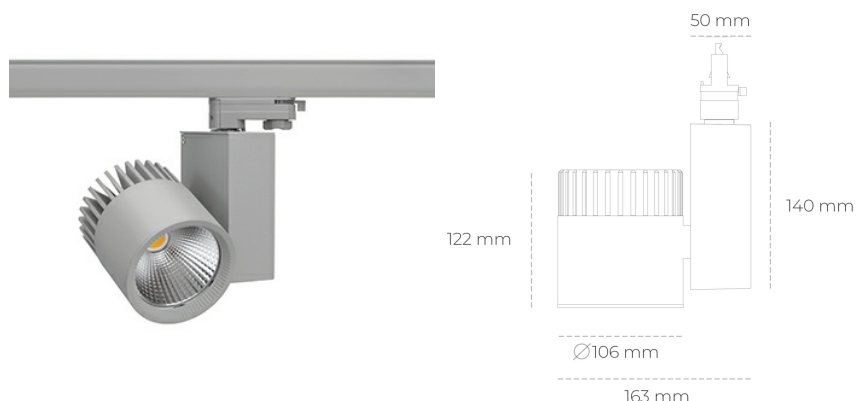

## SPOTLIGHT SNIPER A 835 27W 20° GREY | ON/OFF

Article number: N011-K0001-RF835-H5-S20-ZA02\_700-S3-###

LED	COB
Light colour	3500 [K]
CRI	80
Led chip flux	3896 [lm]
Luminous flux	3116 [lm]
System power	27 [W]
Luminaire Efficiency	115 [lm/W]
Beam angle	20°
Controller	ON/OFF
MacAdam	3 SDCM

### Spotlight LED

Track mounted LED spotlight. Aluminium housing. Ceiling base installation possible. Available in white, black and grey. Any RAL palette colour available on enquiry. Reflector beams available: 15°, 20°, 30°, 45° and 60°. Maximum power is 37W

### LUMINAIRE

Weight	1,31 [kg]
Protection rating IP , IK , class	IP 20, IK 3,
Luminaire colour	GREY
Cover	Glass
Operating voltage	220-240V 50-60Hz

Note: All data are typical values. Tolerance of measurements +/-10% System features may change with product improvements due to technical advances.