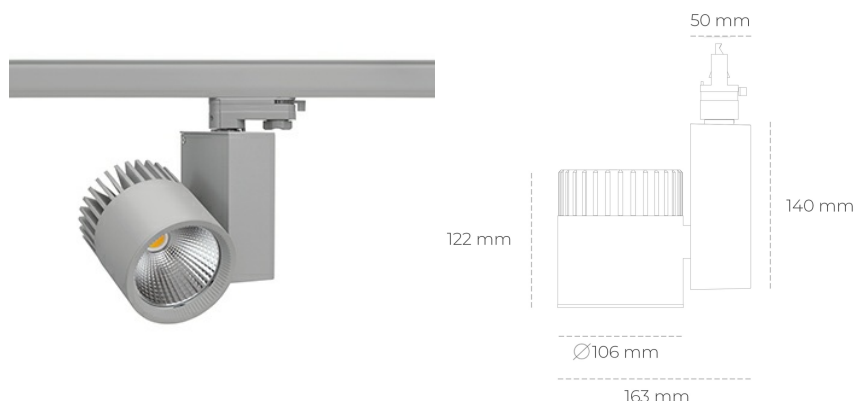

SPOTLIGHT SNIPER A 835 14W 20° GREY | ON/OFF

LED	COB
Light colour	3500 [K] |
CRI	80
Led chip flux	1948 [lm]
Luminous flux	1558 [lm]
System power	14 [W]
Luminaire Efficiency	111 [lm/W]
Beam angle	20°
Controller	ON/OFF
MacAdam	3 SDCM

Spotlight LED

Track mounted LED spotlight. Aluminium housing. Ceiling base installation possible. Available in white, black and grey. Any RAL palette colour available on enquiry. Reflector beams available: 15°, 20°, 30°, 45° and 60°. Maximum power is 37W

LUMINAIRE

Weight	1,31 [kg]
Protection rating IP , IK , class	IP 20, IK 3,
Luminaire colour	GREY
Cover	Glass
Operating voltage	220-240V 50-60Hz

Note: All data are typical values. Tolerance of measurements +/-10% System features may change with product improvements due to technical advances.

OPTIONS

RAL colours on inquiry, honeycomb louver on inquiry , Casambi on inquiry, DALI on inquiry, Phase-cut dimming on inquiry.

Generated: 28.06.2024

+48 32 388 80 00

www.cora.pl
cora@cora.pl

Street: Ignatza Hakuby 18
41-914 Bytom, Polska