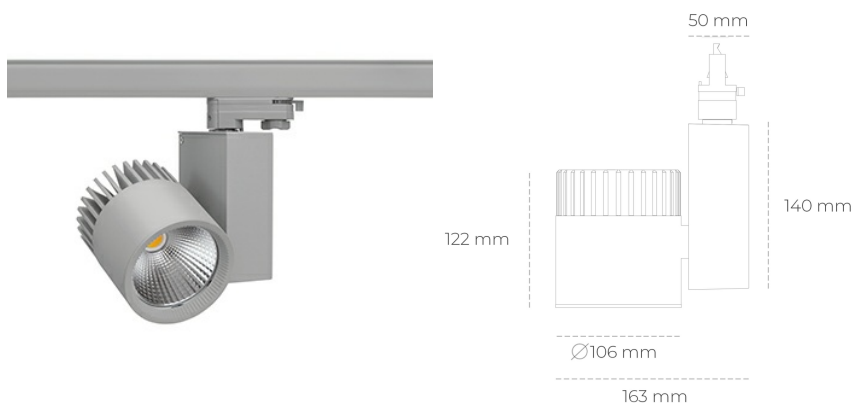

SPOTLIGHT SNIPER A 830 31W 60° GREY | ON/OFF

LED	COB
Light colour	3000 [K] |
CRI	80
Led chip flux	4355 [lm]
Luminous flux	3484 [lm]
System power	31 [W]
Luminaire Efficiency	112 [lm/W]
Beam angle	60°
Controller	ON/OFF
MacAdam	3 SDCM

Spotlight LED

Track mounted LED spotlight. Aluminium housing. Ceiling base installation possible. Available in white, black and grey. Any RAL palette colour available on enquiry. Reflector beams available: 15°, 20°, 30°, 45° and 60°. Maximum power is 37W

LUMINAIRE

Weight	1,31 [kg]
Protection rating IP , IK , class	IP 20, IK 3,
Luminaire colour	GREY
Cover	Glass
Operating voltage	220-240V 50-60Hz

Note: All data are typical values. Tolerance of measurements +/-10% System features may change with product improvements due to technical advances.

OPTIONS

RAL colours on inquiry, honeycomb louver on inquiry , Casambi on inquiry, DALI on inquiry, Phase-cut dimming on inquiry.

Generated: 26.06.2024

+48 32 388 80 00

www.cora.pl
cora@cora.pl

Street: Ignatza Hakuby 18
41-914 Bytom, Polska