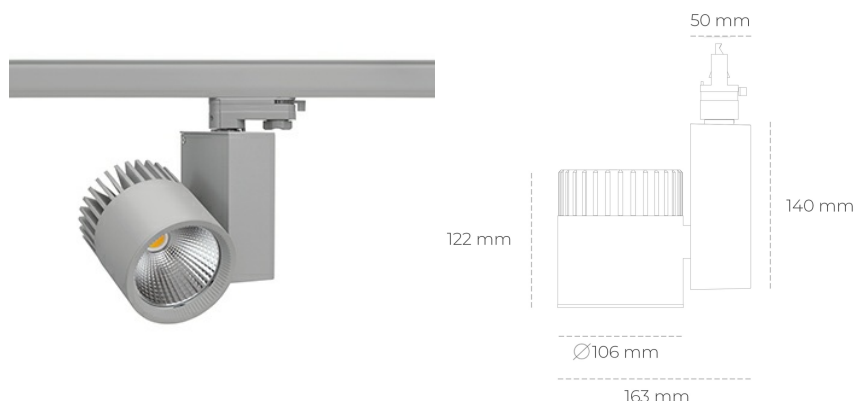

SPOTLIGHT SNIPER A 830 25W 60° GREY | ON/OFF

Article number: N011-K0001-RF830-H5-S60-ZA02_650-S3-###

LED	COB
Light colour	3000 [K]
CRI	80
Led chip flux	3538 [lm]
Luminous flux	2830 [lm]
System power	25 [W]
Luminaire Efficiency	113 [lm/W]
Beam angle	60°
Controller	ON/OFF
MacAdam	3 SDCM

Spotlight LED

Track mounted LED spotlight. Aluminium housing. Ceiling base installation possible. Available in white, black and grey. Any RAL palette colour available on enquiry. Reflector beams available: 15°, 20°, 30°, 45° and 60°. Maximum power is 37W

LUMINAIRE

Weight	1,31 [kg]
Protection rating IP , IK , class	IP 20, IK 3,
Luminaire colour	GREY
Cover	Glass
Operating voltage	220-240V 50-60Hz

Note: All data are typical values. Tolerance of measurements +/-10% System features may change with product improvements due to technical advances.