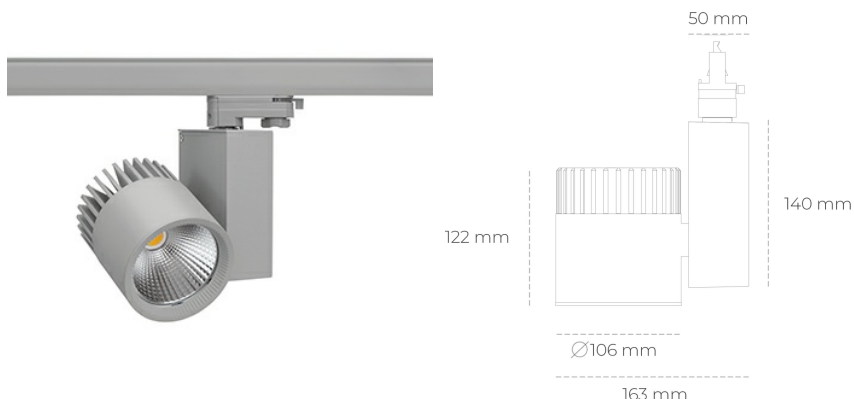

SPOTLIGHT SNIPER A 830 35W 30° GREY | ON/OFF

LED	COB
Light colour	3000 [K] |
CRI	80
Led chip flux	4900 [lm]
Luminous flux	3920 [lm]
System power	35 [W]
Luminaire Efficiency	112 [lm/W]
Beam angle	30°
Controller	ON/OFF
MacAdam	3 SDCM

Spotlight LED

Track mounted LED spotlight. Aluminium housing. Ceiling base installation possible. Available in white, black and grey. Any RAL palette colour available on enquiry. Reflector beams available: 15°, 20°, 30°, 45° and 60°. Maximum power is 37W

LUMINAIRE

Weight	1,31 [kg]
Protection rating IP , IK , class	IP 20, IK 3,
Luminaire colour	GREY
Cover	Glass
Operating voltage	220-240V 50-60Hz

Note: All data are typical values. Tolerance of measurements +/-10% System features may change with product improvements due to technical advances.

OPTIONS

RAL colours on inquiry, honeycomb louver on inquiry , Casambi on inquiry, DALI on inquiry, Phase-cut dimming on inquiry.

Generated: 28.06.2024

+48 32 388 80 00

www.cora.pl
cora@cora.pl

Street: Ignatza Hakuby 18
41-914 Bytom, Polska