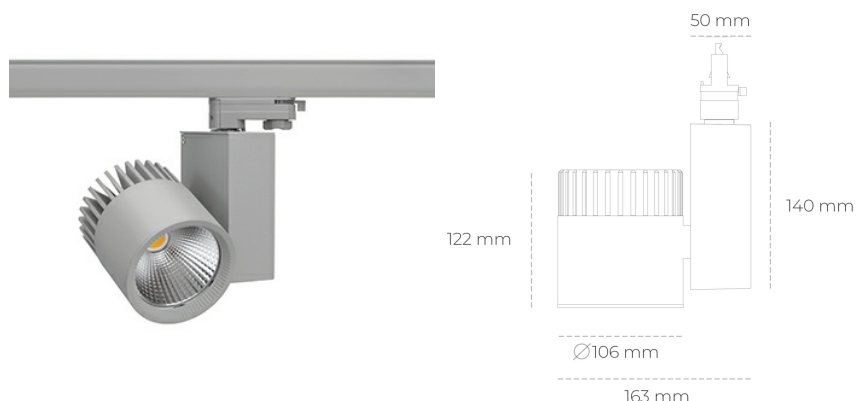

SPOTLIGHT SNIPER A 830 23W 30° GREY | ON/OFF

Article number: N011-K0001-RF830-H5-S30-ZA02_600-S3-###

LED	COB
Light colour	3000 [K]
CRI	80
Led chip flux	3266 [lm]
Luminous flux	2612 [lm]
System power	23 [W]
Luminaire Efficiency	114 [lm/W]
Beam angle	30°
Controller	ON/OFF
MacAdam	3 SDCM

Spotlight LED

Track mounted LED spotlight. Aluminium housing. Ceiling base installation possible. Available in white, black and grey. Any RAL palette colour available on enquiry. Reflector beams available: 15°, 20°, 30°, 45° and 60°. Maximum power is 37W

LUMINAIRE

Weight	1,31 [kg]
Protection rating IP , IK , class	IP 20, IK 3,
Luminaire colour	GREY
Cover	Glass
Operating voltage	220-240V 50-60Hz

Note: All data are typical values. Tolerance of measurements +/-10% System features may change with product improvements due to technical advances.