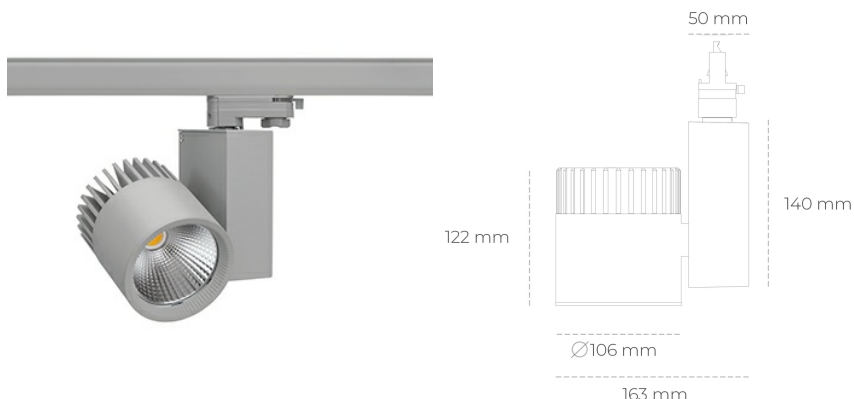

SPOTLIGHT SNIPER A 830 25W 20° GREY | ON/OFF

LED	COB
Light colour	3000 [K] |
CRI	80
Led chip flux	3538 [lm]
Luminous flux	2830 [lm]
System power	25 [W]
Luminaire Efficiency	113 [lm/W]
Beam angle	20°
Controller	ON/OFF
MacAdam	3 SDCM

Spotlight LED

Track mounted LED spotlight. Aluminium housing. Ceiling base installation possible. Available in white, black and grey. Any RAL palette colour available on enquiry. Reflector beams available: 15°, 20°, 30°, 45° and 60°. Maximum power is 37W

LUMINAIRE

Weight	1,31 [kg]
Protection rating IP , IK , class	IP 20, IK 3,
Luminaire colour	GREY
Cover	Glass
Operating voltage	220-240V 50-60Hz

Note: All data are typical values. Tolerance of measurements +/-10% System features may change with product improvements due to technical advances.

OPTIONS

RAL colours on inquiry, honeycomb louver on inquiry , Casambi on inquiry, DALI on inquiry, Phase-cut dimming on inquiry.

Generated: 26.06.2024

+48 32 388 80 00

www.cora.pl
cora@cora.pl

Street: Ignatza Hakuby 18
41-914 Bytom, Polska