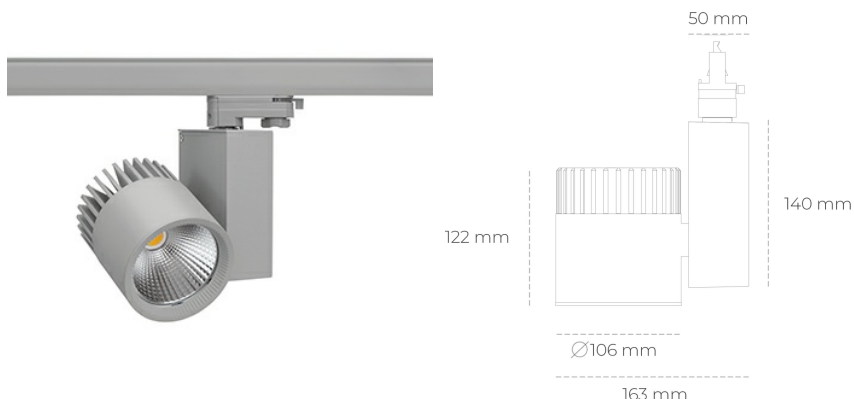

SPOTLIGHT SNIPER A 830 21W 15° GREY | ON/OFF

LED	COB
Light colour	3000 [K] |
CRI	80
Led chip flux	2994 [lm]
Luminous flux	2395 [lm]
System power	21 [W]
Luminaire Efficiency	114 [lm/W]
Beam angle	15°
Controller	ON/OFF
MacAdam	3 SDCM

Spotlight LED

Track mounted LED spotlight. Aluminium housing. Ceiling base installation possible. Available in white, black and grey. Any RAL palette colour available on enquiry. Reflector beams available: 15°, 20°, 30°, 45° and 60°. Maximum power is 37W

LUMINAIRE

Weight	1,31 [kg]
Protection rating IP , IK , class	IP 20, IK 3,
Luminaire colour	GREY
Cover	Glass
Operating voltage	220-240V 50-60Hz

Note: All data are typical values. Tolerance of measurements +/-10% System features may change with product improvements due to technical advances.

OPTIONS

RAL colours on inquiry, honeycomb louver on inquiry , Casambi on inquiry, DALI on inquiry, Phase-cut dimming on inquiry.

Generated: 28.06.2024

+48 32 388 80 00

www.cora.pl
cora@cora.pl

Street: Ignatza Hakuby 18
41-914 Bytom, Polska