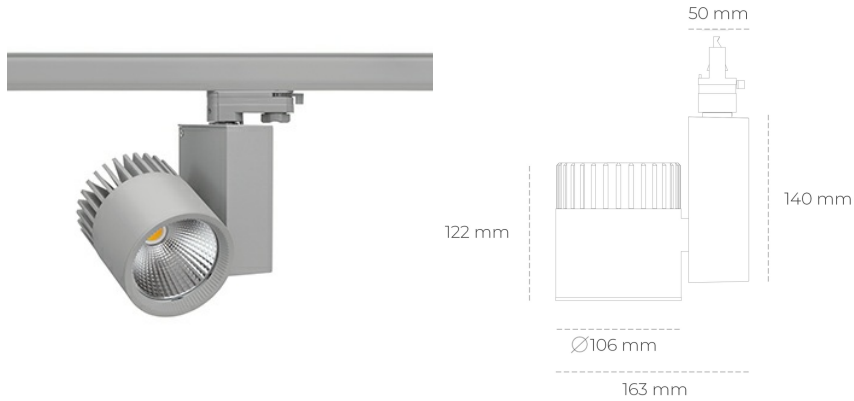

## SPOTLIGHT SNIPER A 827 21W 60° GREY | ON/OFF

Article number: N011-K0001-RF827-H5-S60-ZA02\_550-S3-###

LED	COB
Light colour	2700 [K]
CRI	80
Led chip flux	2963 [lm]
Luminous flux	2370 [lm]
System power	21 [W]
Luminaire Efficiency	113 [lm/W]
Beam angle	60°
Controller	ON/OFF
MacAdam	3 SDCM

### Spotlight LED

Track mounted LED spotlight. Aluminium housing. Ceiling base installation possible. Available in white, black and grey. Any RAL palette colour available on enquiry. Reflector beams available: 15°, 20°, 30°, 45° and 60°. Maximum power is 37W

### LUMINAIRE

Weight	1,31 [kg]
Protection rating IP , IK , class	IP 20, IK 3,
Luminaire colour	GREY
Cover	Glass
Operating voltage	220-240V 50-60Hz

Note: All data are typical values. Tolerance of measurements +/-10% System features may change with product improvements due to technical advances.