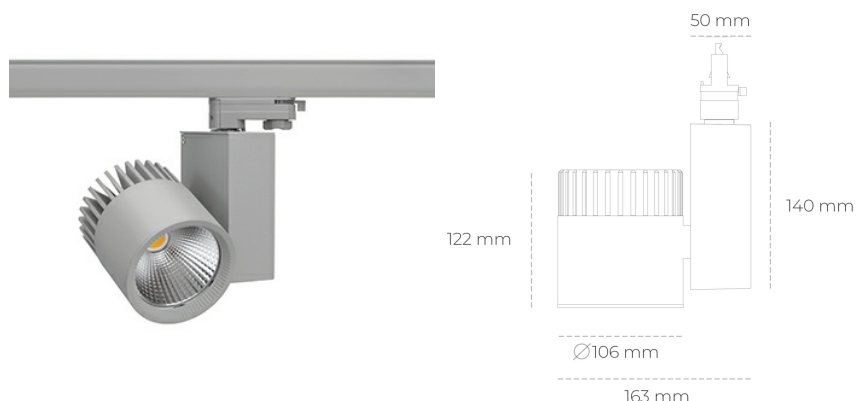

SPOTLIGHT SNIPER A 827 27W 45° GREY | ON/OFF

Article number: N011-K0001-RF827-H5-S45-ZA02_700-S3-###

LED	COB
Light colour	2700 [K]
CRI	80
Led chip flux	3772 [lm]
Luminous flux	3017 [lm]
System power	27 [W]
Luminaire Efficiency	112 [lm/W]
Beam angle	45°
Controller	ON/OFF
MacAdam	3 SDCM

Spotlight LED

Track mounted LED spotlight. Aluminium housing. Ceiling base installation possible. Available in white, black and grey. Any RAL palette colour available on enquiry. Reflector beams available: 15°, 20°, 30°, 45° and 60°. Maximum power is 37W

LUMINAIRE

Weight	1,31 [kg]
Protection rating IP , IK , class	IP 20, IK 3,
Luminaire colour	GREY
Cover	Glass
Operating voltage	220-240V 50-60Hz

Note: All data are typical values. Tolerance of measurements +/-10% System features may change with product improvements due to technical advances.