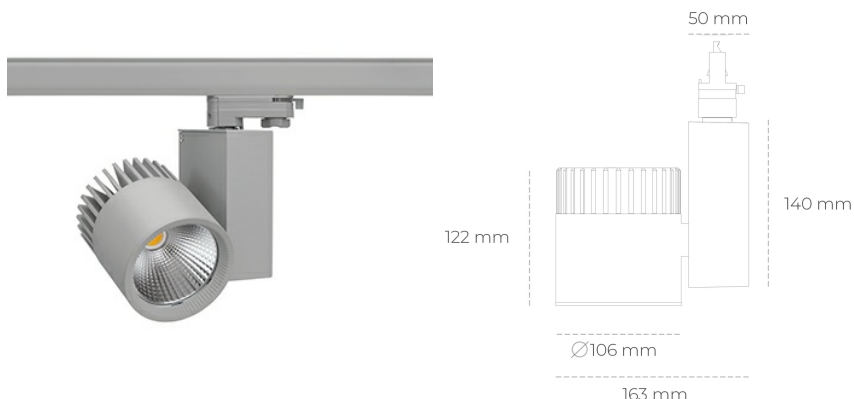

SPOTLIGHT SNIPER A 827 35W 20° GREY | ON/OFF

LED	COB
Light colour	2700 [K] |
CRI	80
Led chip flux	4850 [lm]
Luminous flux	3880 [lm]
System power	35 [W]
Luminaire Efficiency	111 [lm/W]
Beam angle	20°
Controller	ON/OFF
MacAdam	3 SDCM

Spotlight LED

Track mounted LED spotlight. Aluminium housing. Ceiling base installation possible. Available in white, black and grey. Any RAL palette colour available on enquiry. Reflector beams available: 15°, 20°, 30°, 45° and 60°. Maximum power is 37W

LUMINAIRE

Weight	1,31 [kg]
Protection rating IP , IK , class	IP 20, IK 3,
Luminaire colour	GREY
Cover	Glass
Operating voltage	220-240V 50-60Hz

Note: All data are typical values. Tolerance of measurements +/-10% System features may change with product improvements due to technical advances.

OPTIONS

RAL colours on inquiry, honeycomb louver on inquiry , Casambi on inquiry, DALI on inquiry, Phase-cut dimming on inquiry.

Generated: 28.06.2024

+48 32 388 80 00

www.cora.pl
cora@cora.pl

Street: Ignatza Hakuby 18
41-914 Bytom, Polska