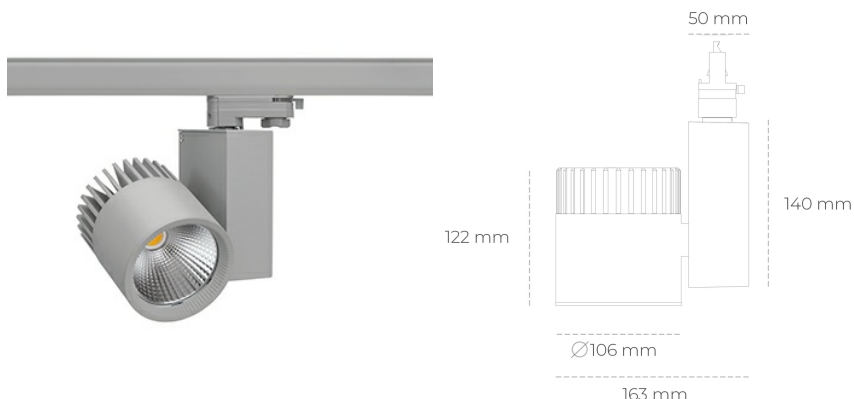

SPOTLIGHT SNIPER A 827 25W 15° GREY | ON/OFF

LED	COB
Light colour	2700 [K] |
CRI	80
Led chip flux	3502 [lm]
Luminous flux	2801 [lm]
System power	25 [W]
Luminaire Efficiency	112 [lm/W]
Beam angle	15°
Controller	ON/OFF
MacAdam	3 SDCM

Spotlight LED

Track mounted LED spotlight. Aluminium housing. Ceiling base installation possible. Available in white, black and grey. Any RAL palette colour available on enquiry. Reflector beams available: 15°, 20°, 30°, 45° and 60°. Maximum power is 37W

LUMINAIRE

Weight	1,31 [kg]
Protection rating IP , IK , class	IP 20, IK 3,
Luminaire colour	GREY
Cover	Glass
Operating voltage	220-240V 50-60Hz

Note: All data are typical values. Tolerance of measurements +/-10% System features may change with product improvements due to technical advances.

OPTIONS

RAL colours on inquiry, honeycomb louver on inquiry , Casambi on inquiry, DALI on inquiry, Phase-cut dimming on inquiry.

Generated: 28.06.2024

+48 32 388 80 00

www.cora.pl
cora@cora.pl

Street: Ignatza Hakuby 18
41-914 Bytom, Polska