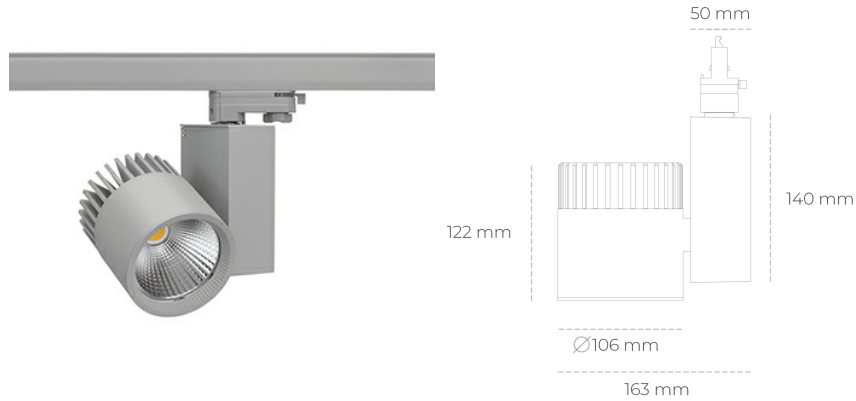

SPOTLIGHT SNIPER A 940 35W 20° GREY PREMIUM WHITE ON/OFF

Article number: N011-K0001-PW940-HA-S20-ZA03_900-S3-###

LED	COB
Light colour	4000 [K] PREMIUM WHITE
CRI	90
Led chip flux	4545 [lm]
Luminous flux	3636 [lm]
System power	35 [W]
Luminaire Efficiency	104 [lm/W]
Beam angle	20°
Controller	ON/OFF
MacAdam	3 SDCM

Spotlight LED

Track mounted LED spotlight. Aluminium housing. Ceiling base installation possible. Available in white, black and grey. Any RAL palette colour available on enquiry. Reflector beams available: 15°, 20°, 30°, 45° and 60°. Maximum power is 37W

LUMINAIRE

Weight	1,31 [kg]
Protection rating IP , IK , class	IP 20, IK 3,
Luminaire colour	GREY
Cover	Glass
Operating voltage	220-240V 50-60Hz

Note: All data are typical values. Tolerance of measurements +/-10% System features may change with product improvements due to technical advances.