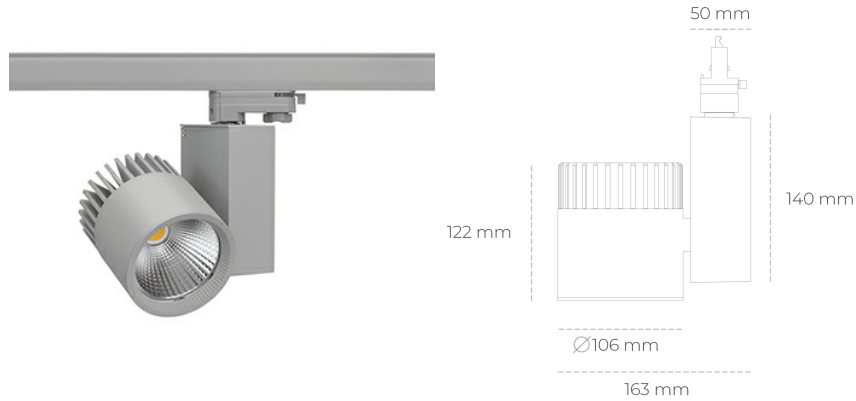

# SPOTLIGHT SNIPER A 930 11W 60° GREY PREMIUM COLOR ON/OFF

Article number: N011-K0001-PC930-HA-S60-ZA01\_250-S3-###

LED	COB
Light colour	3000 [K] PREMIUM COLOR
CRI	90
Led chip flux	1145 [lm]
Luminous flux	916 [lm]
System power	11 [W]
Luminaire Efficiency	83 [lm/W]
Beam angle	60°
Controller	ON/OFF
MacAdam	3 SDCM

### Spotlight LED

Track mounted LED spotlight. Aluminium housing. Ceiling base installation possible. Available in white, black and grey. Any RAL palette colour available on enquiry. Reflector beams available: 15°, 20°, 30°, 45° and 60°. Maximum power is 37W

### LUMINAIRE

Weight	1,31 [kg]
Protection rating IP , IK , class	IP 20, IK 3,
Luminaire colour	GREY
Cover	Glass
Operating voltage	220-240V 50-60Hz

Note: All data are typical values. Tolerance of measurements +/-10% System features may change with product improvements due to technical advances.