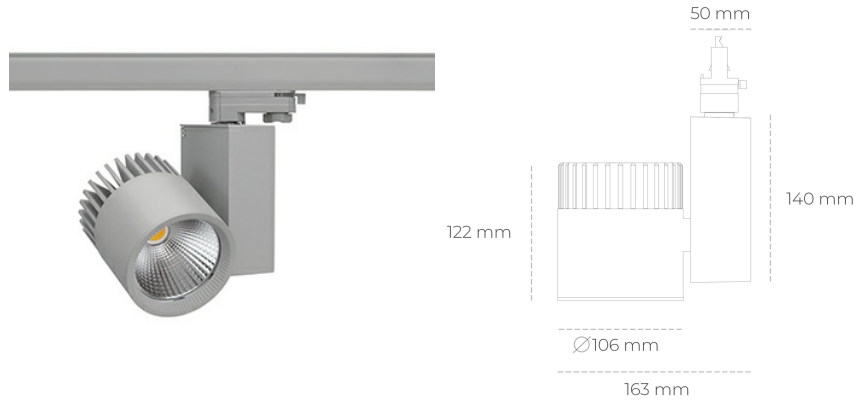

# SPOTLIGHT SNIPER A 930 23W 20° GREY PREMIUM COLOR ON/OFF

Article number: N011-K0001-PC930-HA-S20-ZA02\_600-S3-###

LED	COB
Light colour	3000 [K] PREMIUM COLOR
CRI	90
Led chip flux	2588 [lm]
Luminous flux	2070 [lm]
System power	23 [W]
Luminaire Efficiency	90 [lm/W]
Beam angle	20°
Controller	ON/OFF
MacAdam	3 SDCM

### Spotlight LED

Track mounted LED spotlight. Aluminium housing. Ceiling base installation possible. Available in white, black and grey. Any RAL palette colour available on enquiry. Reflector beams available: 15°, 20°, 30°, 45° and 60°. Maximum power is 37W

### LUMINAIRE

Weight	1,31 [kg]
Protection rating IP , IK , class	IP 20, IK 3,
Luminaire colour	GREY
Cover	Glass
Operating voltage	220-240V 50-60Hz

Note: All data are typical values. Tolerance of measurements +/-10% System features may change with product improvements due to technical advances.