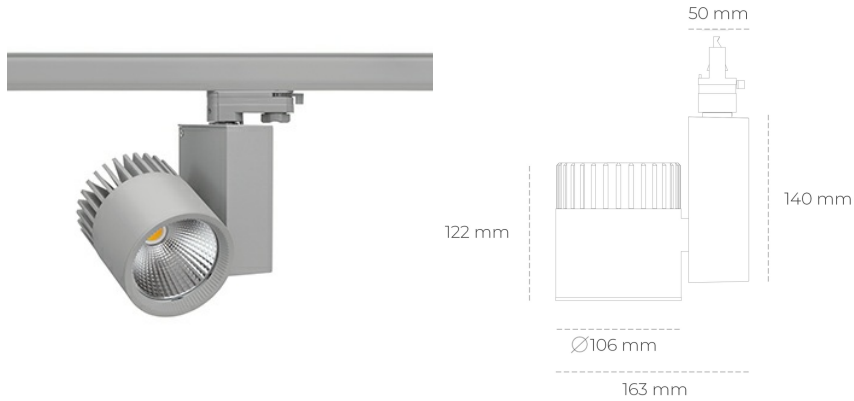

SPOTLIGHT SNIPER A 930 27W 20° GREY CRI97 ON/OFF

LED	COB
Light colour	3000 [K] CRI97
CRI	90
Led chip flux	2990 [lm]
Luminous flux	2392 [lm]
System power	27 [W]
Luminaire Efficiency	89 [lm/W]
Beam angle	20°
Controller	ON/OFF
MacAdam	3 SDCM

Spotlight LED

Track mounted LED spotlight. Aluminium housing. Ceiling base installation possible. Available in white, black and grey. Any RAL palette colour available on enquiry. Reflector beams available: 15°, 20°, 30°, 45° and 60°. Maximum power is 37W

LUMINAIRE

Weight	1,31 [kg]
Protection rating IP , IK , class	IP 20, IK 3,
Luminaire colour	GREY
Cover	Glass
Operating voltage	220-240V 50-60Hz

Note: All data are typical values. Tolerance of measurements +/-10% System features may change with product improvements due to technical advances.

OPTIONS

RAL colours on inquiry, honeycomb louver on inquiry , Casambi on inquiry, DALI on inquiry, Phase-cut dimming on inquiry.

Generated: 28.06.2024

+48 32 388 80 00

www.cora.pl
cora@cora.pl

Street: Ignatza Hakuby 18
41-914 Bytom, Polska