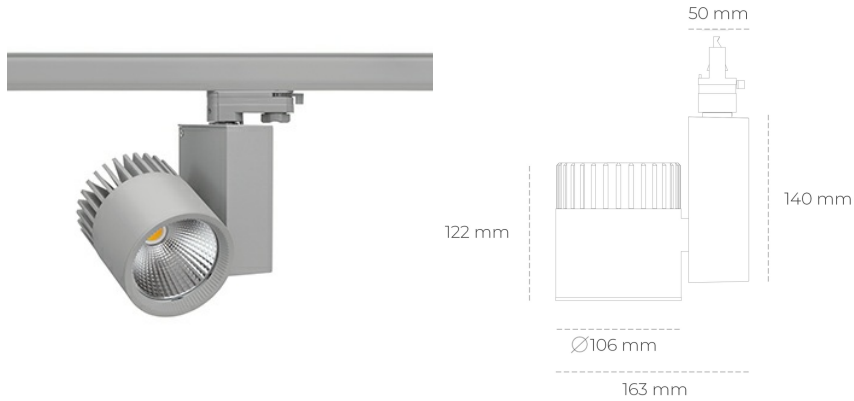

SPOTLIGHT SNIPER A 935 21W 20° GREY PREMIUM WHITE ON/OFF

Article number: N011-K0001-HE935-HA-S20-ZA02_550-S3-###

LED	COB
Light colour	3500 [K] PREMIUM WHITE
CRI	90
Led chip flux	3245 [lm]
Luminous flux	2596 [lm]
System power	21 [W]
Luminaire Efficiency	124 [lm/W]
Beam angle	20°
Controller	ON/OFF
MacAdam	3 SDCM

Spotlight LED

Track mounted LED spotlight. Aluminium housing. Ceiling base installation possible. Available in white, black and grey. Any RAL palette colour available on enquiry. Reflector beams available: 15°, 20°, 30°, 45° and 60°. Maximum power is 37W

LUMINAIRE

Weight	1,31 [kg]
Protection rating IP , IK , class	IP 20, IK 3,
Luminaire colour	GREY
Cover	Glass
Operating voltage	220-240V 50-60Hz

Note: All data are typical values. Tolerance of measurements +/-10% System features may change with product improvements due to technical advances.