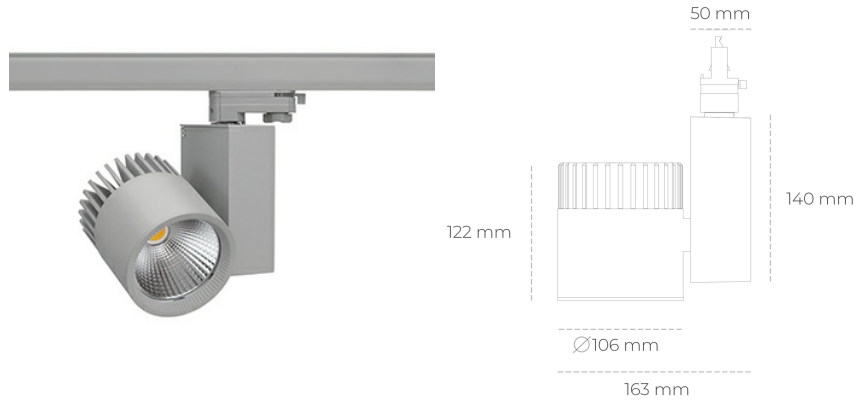

SPOTLIGHT SNIPER A 957 19W 30° GREY SPECIAL ON/OFF

Article number: N011-K0001-CC957-H5-S30-ZA01_500-S3-###

LED	COB
Light colour	5700 [K] SPECIAL
CRI	90
Led chip flux	2551 [lm]
Luminous flux	2040 [lm]
System power	19 [W]
Luminaire Efficiency	107 [lm/W]
Beam angle	30°
Controller	ON/OFF
MacAdam	3 SDCM

Spotlight LED

Track mounted LED spotlight. Aluminium housing. Ceiling base installation possible. Available in white, black and grey. Any RAL palette colour available on enquiry. Reflector beams available: 15°, 20°, 30°, 45° and 60°. Maximum power is 37W

LUMINAIRE

Weight	1,31 [kg]
Protection rating IP , IK , class	IP 20, IK 3,
Luminaire colour	GREY
Cover	Glass
Operating voltage	220-240V 50-60Hz

Note: All data are typical values. Tolerance of measurements +/-10% System features may change with product improvements due to technical advances.