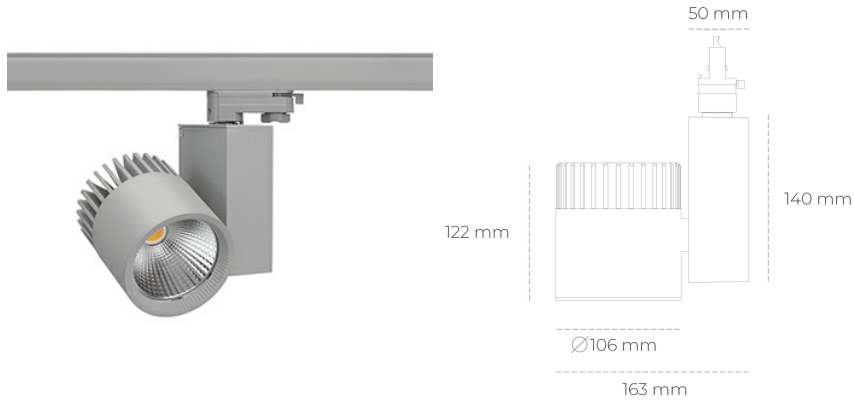

## SPOTLIGHT SNIPER A 942 35W 15° GREY MEAT WHITE ON/OFF

Article number: N011-K0001-CC942-H5-S15-ZA03\_900-S3-###

LED	COB
Light colour	4200 [K] MEAT WHITE
CRI	90
Led chip flux	3375 [lm]
Luminous flux	2700 [lm]
System power	35 [W]
Luminaire Efficiency	77 [lm/W]
Beam angle	15°
Controller	ON/OFF
MacAdam	3 SDCM

### Spotlight LED

Track mounted LED spotlight. Aluminium housing. Ceiling base installation possible. Available in white, black and grey. Any RAL palette colour available on enquiry. Reflector beams available: 15°, 20°, 30°, 45° and 60°. Maximum power is 37W

### LUMINAIRE

Weight	1,31 [kg]
Protection rating IP , IK , class	IP 20, IK 3,
Luminaire colour	GREY
Cover	Glass
Operating voltage	220-240V 50-60Hz

Note: All data are typical values. Tolerance of measurements +/-10% System features may change with product improvements due to technical advances.