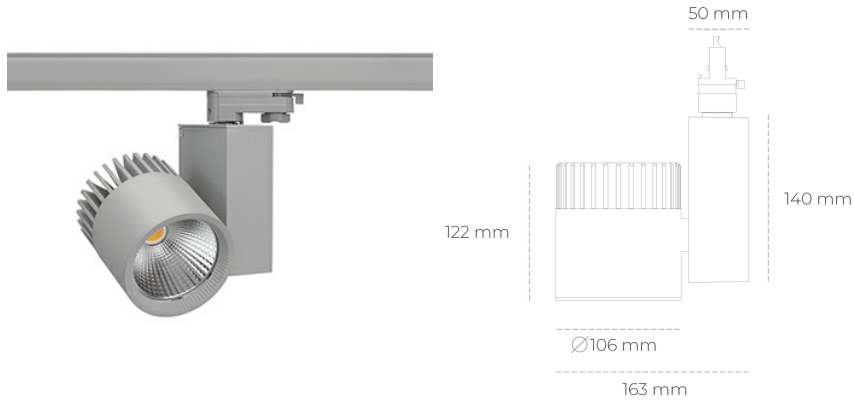

## SPOTLIGHT SNIPER A 940 14W 60° GREY HI EFFICIENT ON/OFF

Article number: N011-K0001-BB940-H5-S60-ZA01\_350-S3-###

LED	COB
Light colour	4000 [K] HI EFFICIENT
CRI	90
Led chip flux	2260 [lm]
Luminous flux	1808 [lm]
System power	14 [W]
Luminaire Efficiency	129 [lm/W]
Beam angle	60°
Controller	ON/OFF
MacAdam	3 SDCM

### Spotlight LED

Track mounted LED spotlight. Aluminium housing. Ceiling base installation possible. Available in white, black and grey. Any RAL palette colour available on enquiry. Reflector beams available: 15°, 20°, 30°, 45° and 60°. Maximum power is 37W

### LUMINAIRE

Weight	1,31 [kg]
Protection rating IP , IK , class	IP 20, IK 3,
Luminaire colour	GREY
Cover	Glass
Operating voltage	220-240V 50-60Hz

Note: All data are typical values. Tolerance of measurements +/-10% System features may change with product improvements due to technical advances.