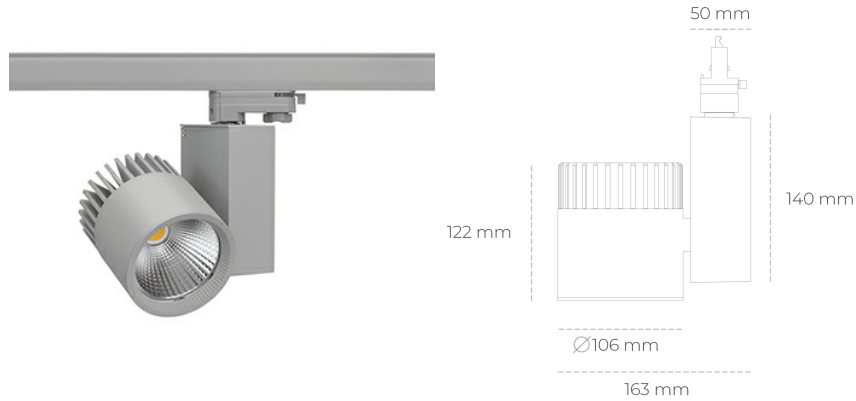

# SPOTLIGHT SNIPER A 940 36W 20° GREY HI EFFICIENT ON/OFF

Article number: N011-K0001-BB940-H5-S20-ZA03\_950-S3-###

LED	COB
Light colour	4000 [K] HI EFFICIENT
CRI	90
Led chip flux	5811 [lm]
Luminous flux	4648 [lm]
System power	36 [W]
Luminaire Efficiency	129 [lm/W]
Beam angle	20°
Controller	ON/OFF
MacAdam	3 SDCM

### Spotlight LED

Track mounted LED spotlight. Aluminium housing. Ceiling base installation possible. Available in white, black and grey. Any RAL palette colour available on enquiry. Reflector beams available: 15°, 20°, 30°, 45° and 60°. Maximum power is 37W

### LUMINAIRE

Weight	1,31 [kg]
Protection rating IP , IK , class	IP 20, IK 3,
Luminaire colour	GREY
Cover	Glass
Operating voltage	220-240V 50-60Hz

Note: All data are typical values. Tolerance of measurements +/-10% System features may change with product improvements due to technical advances.