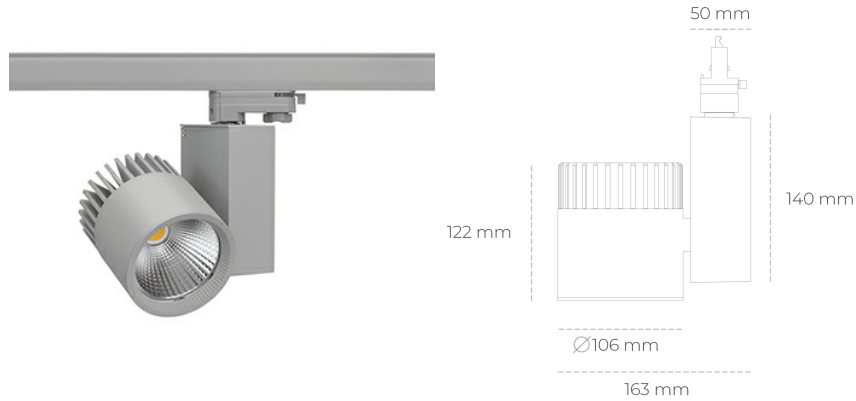

SPOTLIGHT SNIPER A 935 14W 30° GREY HI EFFICIENT ON/OFF

Article number: N011-K0001-BB935-H5-S30-ZA01_350-S3-###

LED	COB
Light colour	3500 [K] HI EFFICIENT
CRI	90
Led chip flux	2174 [lm]
Luminous flux	1739 [lm]
System power	14 [W]
Luminaire Efficiency	124 [lm/W]
Beam angle	30°
Controller	ON/OFF
MacAdam	3 SDCM

Spotlight LED

Track mounted LED spotlight. Aluminium housing. Ceiling base installation possible. Available in white, black and grey. Any RAL palette colour available on enquiry. Reflector beams available: 15°, 20°, 30°, 45° and 60°. Maximum power is 37W

LUMINAIRE

Weight	1,31 [kg]
Protection rating IP , IK , class	IP 20, IK 3,
Luminaire colour	GREY
Cover	Glass
Operating voltage	220-240V 50-60Hz

Note: All data are typical values. Tolerance of measurements +/-10% System features may change with product improvements due to technical advances.