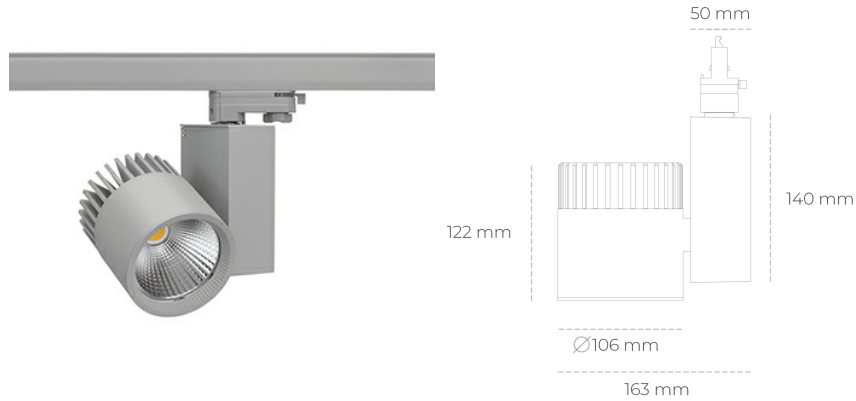

# SPOTLIGHT SNIPER A 930 31W 30° GREY HI EFFICIENT ON/OFF

Article number: N011-K0001-BB930-H5-S30-ZA03\_800-S3-###

LED	COB
Light colour	3000 [K] HI EFFICIENT
CRI	90
Led chip flux	4956 [lm]
Luminous flux	3964 [lm]
System power	31 [W]
Luminaire Efficiency	128 [lm/W]
Beam angle	30°
Controller	ON/OFF
MacAdam	3 SDCM

### Spotlight LED

Track mounted LED spotlight. Aluminium housing. Ceiling base installation possible. Available in white, black and grey. Any RAL palette colour available on enquiry. Reflector beams available: 15°, 20°, 30°, 45° and 60°. Maximum power is 37W

### LUMINAIRE

Weight	1,31 [kg]
Protection rating IP , IK , class	IP 20, IK 3,
Luminaire colour	GREY
Cover	Glass
Operating voltage	220-240V 50-60Hz

Note: All data are typical values. Tolerance of measurements +/-10% System features may change with product improvements due to technical advances.