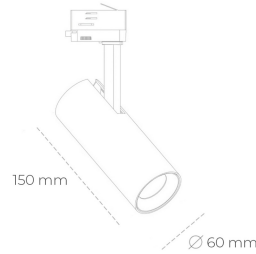

SPOTLIGHT LIDER D MICRO 935 20W 25° WHITE PREMIUM WHITE ON/OFF

Article number: N009-K0003-HE935-HE-C25-ZE53_500-##-###

LED	COB
Light colour	3500 [K] PREMIUM WHITE
CRI	
Led chip flux	90
Luminous flux	2973 [lm]
System power	2675 [lm]
Luminaire Efficiency	20 [W]
Beam angle	134 [lm/W]
Controller	25°
MacAdam	ON/OFF 3 SDCM

Spotlight LED

Track mounted LED spotlight. Aluminium housing. Available in white, black and grey. Any RAL palette colour available on enquiry. Reflector beams available: 15°, 25° and 45°. Maximum power is 19W

LUMINAIRE

Weight	0.6 [kg]
Protection rating IP , IK , class	IP 20, IK 1,
Luminaire colour	WHITE
Cover	Plastic
Operating voltage	220-240V 50-60Hz

Note: All data are typical values. Tolerance of measurements +/-10%
System features may change with product improvements due to technical advances.