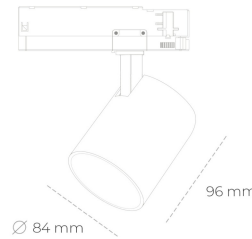

SPOTLIGHT LIDER G 940 14W 60° WHITE | ON/OFF

Article number: N008-K0003-RF940-H5-M60-ZE53_350-S2-###

LED	COB
Light colour	4000 [K]
CRI	90
Led chip flux	1691 [lm]
Luminous flux	1521 [lm]
System power	14 [W]
Luminaire Efficiency	109 [lm/W]
Beam angle	60°
Controller	ON/OFF
MacAdam	3 SDCM

Spotlight LED

Compact track mounted LED spotlight. Aluminium housing. Available in white, black and grey. Any RAL palette colour available on enquiry. Reflector beams available: 15°, 23°, 38°, 45° and 60°. Maximum power is 25W

LUMINAIRE

Weight	0.69 [kg]
Protection rating IP , IK , class	IP 20, IK 01,
Luminaire colour	WHITE
Cover	Plastic
Operating voltage	220-240V 50-60Hz

Note: All data are typical values. Tolerance of measurements +/-10%
System features may change with product improvements due to technical advances.