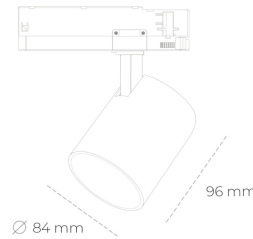

SPOTLIGHT LIDER G 940 21W 38° WHITE | ON/OFF

Article number: N008-K0003-RF940-H5-M38-ZE53_550-S2-###

LED	COB
Light colour	4000 [K]
CRI	90
Led chip flux	2658 [lm]
Luminous flux	2392 [lm]
System power	21 [W]
Luminaire Efficiency	114 [lm/W]
Beam angle	38°
Controller	ON/OFF
MacAdam	3 SDCM

Spotlight LED

Compact track mounted LED spotlight. Aluminium housing. Available in white, black and grey. Any RAL palette colour available on enquiry. Reflector beams available: 15°, 23°, 38°, 45° and 60°. Maximum power is 25W

LUMINAIRE

Weight	0.69 [kg]
Protection rating IP , IK , class	IP 20, IK 01,
Luminaire colour	WHITE
Cover	Plastic
Operating voltage	220-240V 50-60Hz

Note: All data are typical values. Tolerance of measurements +/-10%
System features may change with product improvements due to technical advances.