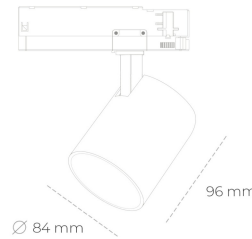

SPOTLIGHT LIDER G 940 23W 15° WHITE | ON/OFF

Article number: N008-K0003-RF940-H5-M15-ZE53_600-S2-###

LED	COB
Light colour	4000 [K]
CRI	90
Led chip flux	2899 [lm]
Luminous flux	2609 [lm]
System power	23 [W]
Luminaire Efficiency	113 [lm/W]
Beam angle	15°
Controller	ON/OFF
MacAdam	3 SDCM

Spotlight LED

Compact track mounted LED spotlight. Aluminium housing. Available in white, black and grey. Any RAL palette colour available on enquiry. Reflector beams available: 15°, 23°, 38°, 45° and 60°. Maximum power is 25W

LUMINAIRE

Weight	0.69 [kg]
Protection rating IP , IK , class	IP 20, IK 01,
Luminaire colour	WHITE
Cover	Plastic
Operating voltage	220-240V 50-60Hz

Note: All data are typical values. Tolerance of measurements +/-10%
System features may change with product improvements due to technical advances.